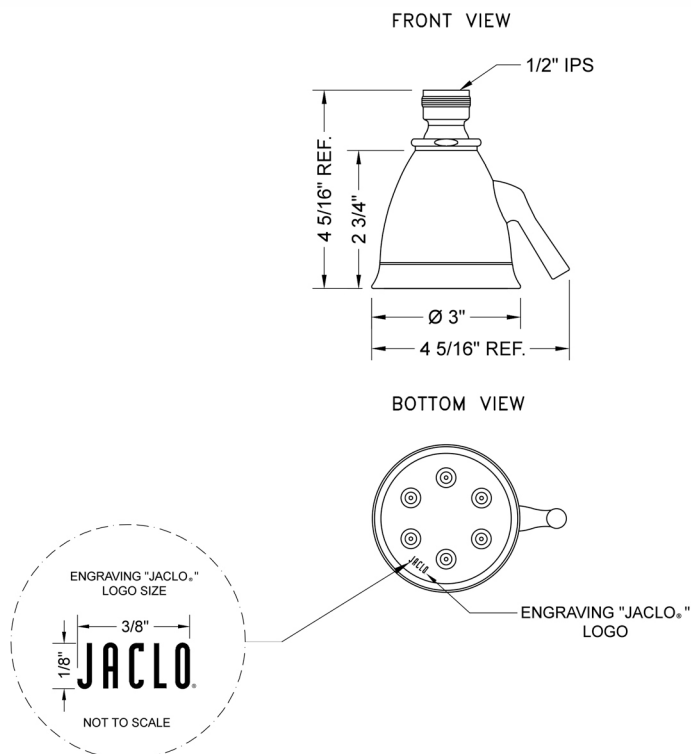

SPECIFICATION DRAWING:

SPRAY PATTERNS:

COMPLIANCES:

CEC

Complies with: ASME A112.18.1-2012/CSA B125.1-12