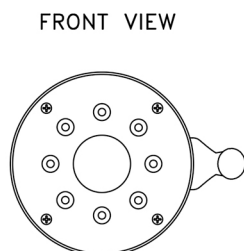

SPECIFICATION DRAWING: