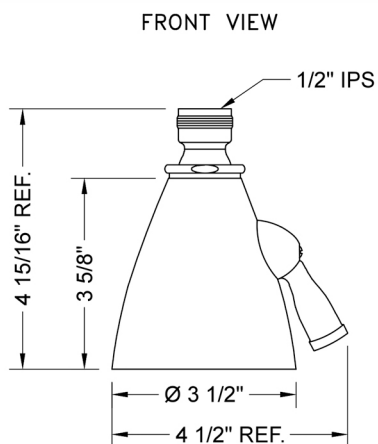

SPECIFICATION DRAWING:

SPRAY PATTERNS:

COMPLIANCES:

Complies with: ASME A112.18.1-2012/CSA B125.1-12