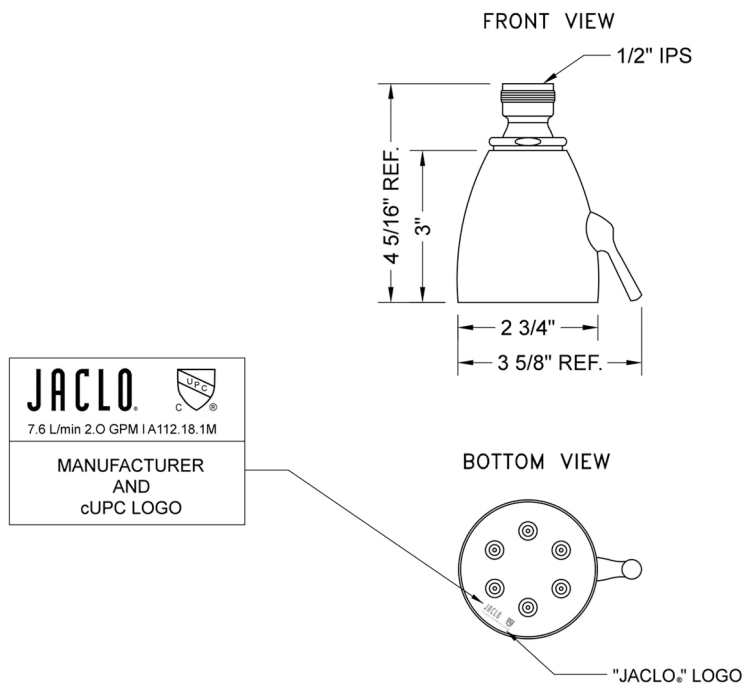

SPECIFICATION DRAWING:

SPRAY PATTERNS:

COMPLIANCES:

Complies with: ASME A112.18.1-2012/CSA B125.1-12