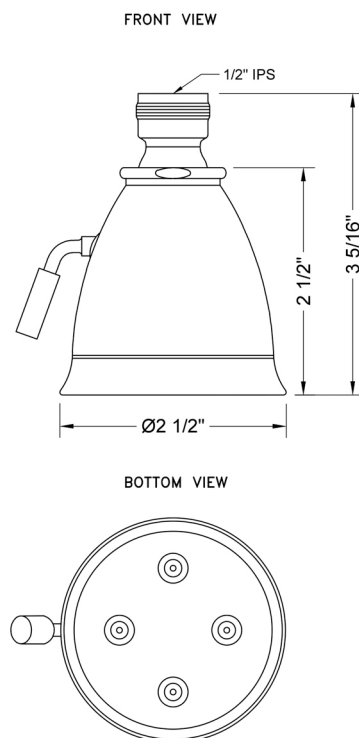

Retro #3 Showerhead - 1.75 GPM

Model #: B718-1.75-

FEATURES:

- 2 1/2" Brass adjustable spray showerhead
- 1/2" IPS adjustable brass ball joint to adjust angle of showerhead
- 4 adjustable jets with 32 individual sprays
- Adjusts from wide to narrow rain
- Easy clean flush system
- Traditional flared bell design
- Available flow rates: 2.5, 2.0, 1.75 & 1.5 GPM

SPECIFICATION DRAWING:

SPRAY PATTERNS: