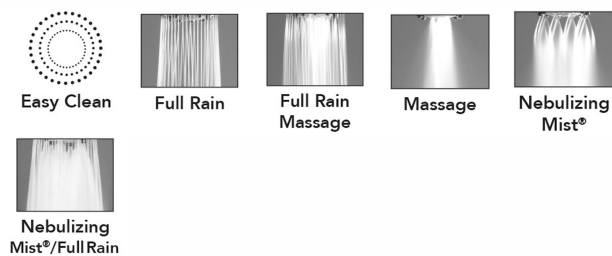

SPRAY PATTERNS:

COMPLIANCES:

CEC

Complies with: ASME A112.18.1-2012/CSA B125.1-12