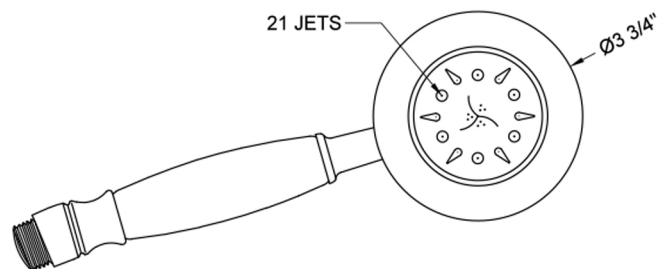

SPECIFICATION DRAWING: