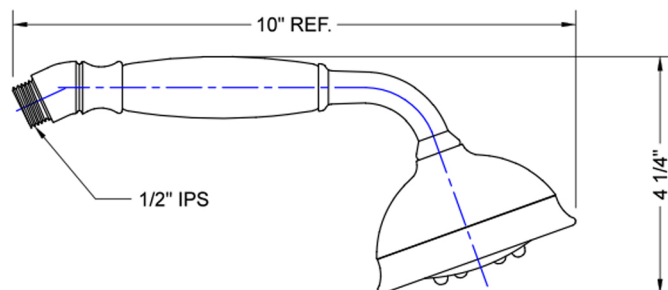

SPECIFICATION DRAWING: