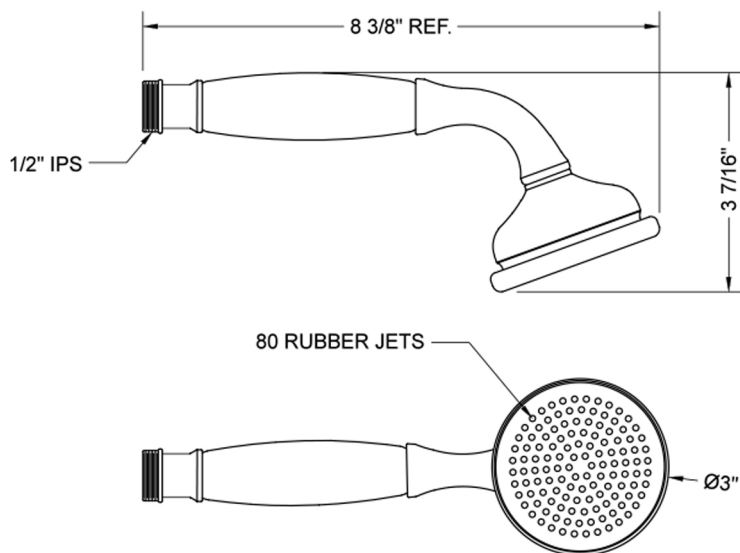

SPECIFICATION DRAWING:

SPRAY PATTERNS:

COMPLIANCES:

Complies with: ASME A112.18.1-2012/CSA B125.1-12