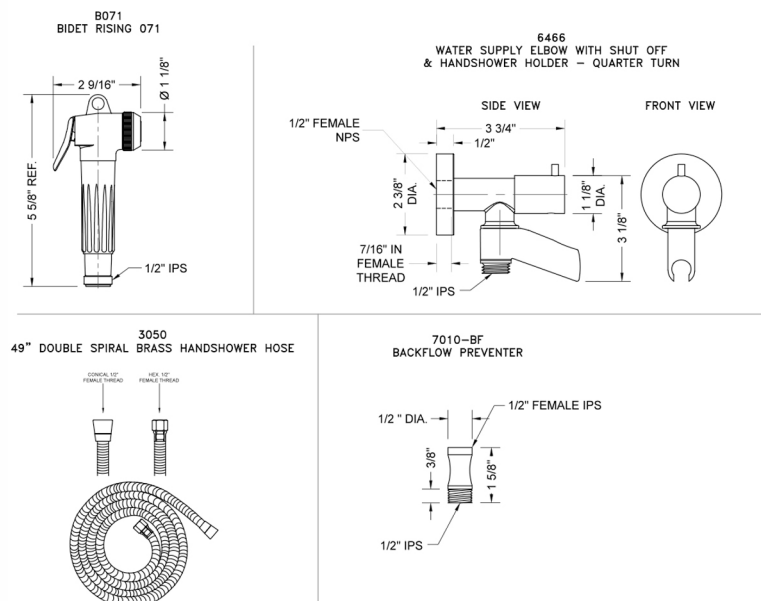

Bidet Rinsing Spray 071 Shower Kit- 2.0 GPM

Model #: B071-646-2.0-

FEATURES:

- Brass power spray bidet kit
- 1/2" Female inlet x 1/2" Male outlet
- On/off trigger operation
- Available as shown ONLY
- Note:
 - Water must be turned off when not in use
- Kit includes:
 - Bidet handshower P/N B071-2.0
 - Water supply elbow with on/off valve and swivel handshower holder P/N 6466
 - Hose P/N 3049-DS
 - Dual check valve back flow preventer P/N 7010-BF

AVAILABLE FINISHES:

N/A

SPECIFICATION DRAWING:

SPRAY PATTERNS:

Power Spray