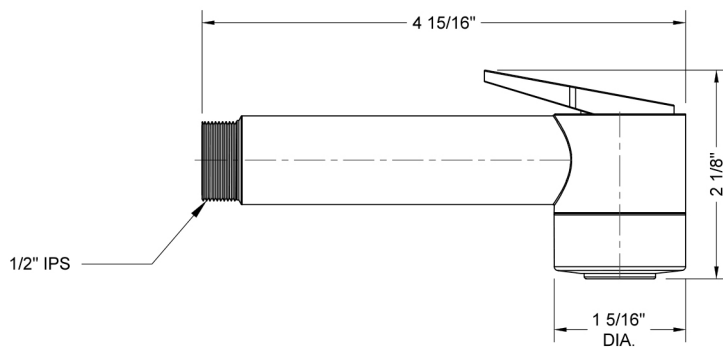

### FEATURES:

- Soft aerated spray bidet handshower
- 1/2" Male threads
- Light weight ABS design with brass face plate ring
- On/off trigger operation
- Note:
  - Separate shut off valve required when installing this item
  - Water must be turned off when not in use

### SPECIFICATION DRAWING: