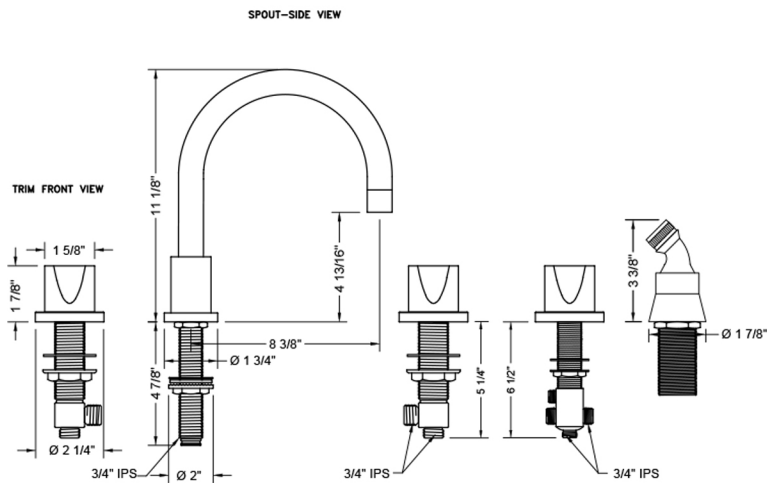

Contempo Roman Tub Set with Thumb Handles and Angled Handshower

Model #: 9980-T672-A-TRIM-

FEATURES:

- All brass roman deck mount tub set trim
- Any handshower can be used
- Quick connect/disconnect spout
- Swivel Spout includes full flow aerator
- Includes:
 - 3060-DS hose
 - 8029 angled handshower mount
 - 8019 deck mount sleeve
- Spout Hole Size Min-Max: 1 1/8" - 1 3/4"
- Valve Hole Size Min-Max: 1 1/4" - 1 3/8"
- Requires J-6912-DIV-RGH rough in kit

SPECIFICATION DRAWING:

* SPEC SHOWN WITH ROUGH KIT
SOLD SEPARATELY
* HANDSHOWER SOLD SEPARATELY

AVAILABLE HANDLES: