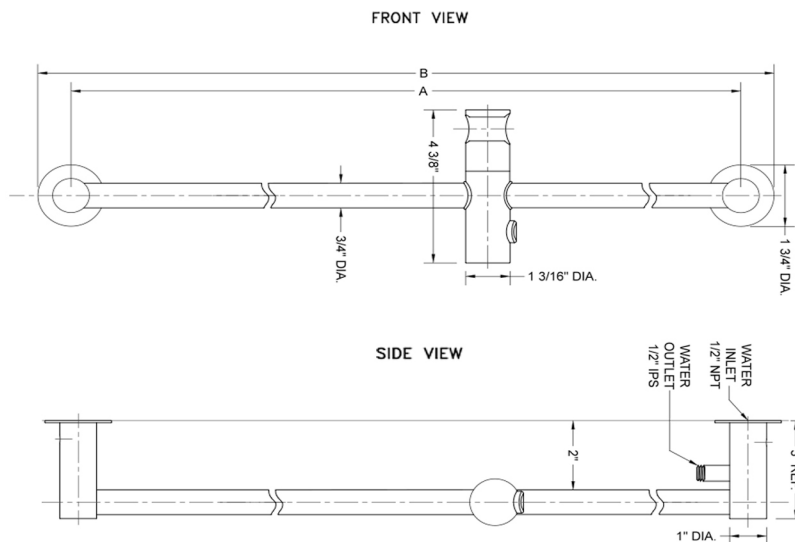

# 24" Contemporary Slim Wall Bar with Top Outlet Integral Water Supply

**Model #: 9324-**

### FEATURES:

- 24" Brass wall bar with top water outlet
- Integral water outlet eliminates need for separate water supply elbow
- Push button slider easily moves up & down & side to side
- Adjustable handshower angle
- Replace showerarm & showerhead with sliderail for handshower & hose
- Perfect for full height shower & shower seat applications
- Conical end of hose sits in holder
- Custom lengths available. Contact JACLO for pricing & availability
- Mounting hardware included
- CLSD-95 soap dish for wall bar sold separately

### SPECIFICATION DRAWING:

DECORATIVE WALL BARS			
PART. #	DESCRIPTION	A	B
9324	24" WALL BAR	24"	25 3/4"
9330	30" WALL BAR	30"	31 3/4"
9336	36" WALL BAR	36"	37 3/4"