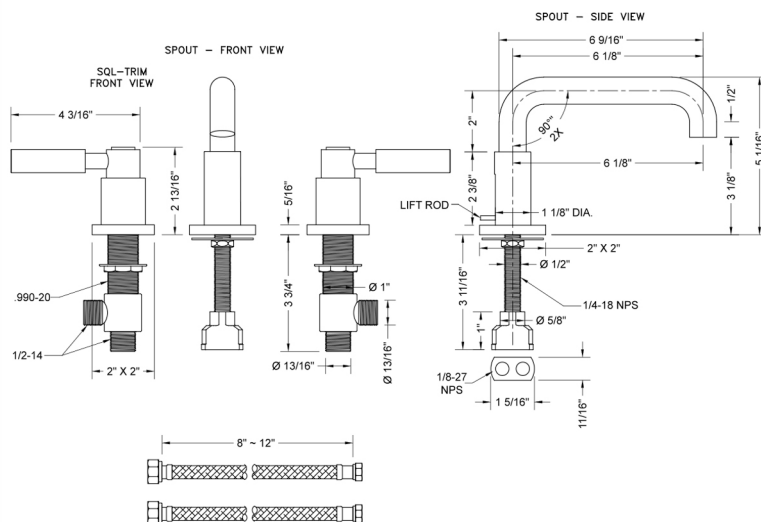

SPECIFICATION DRAWING: