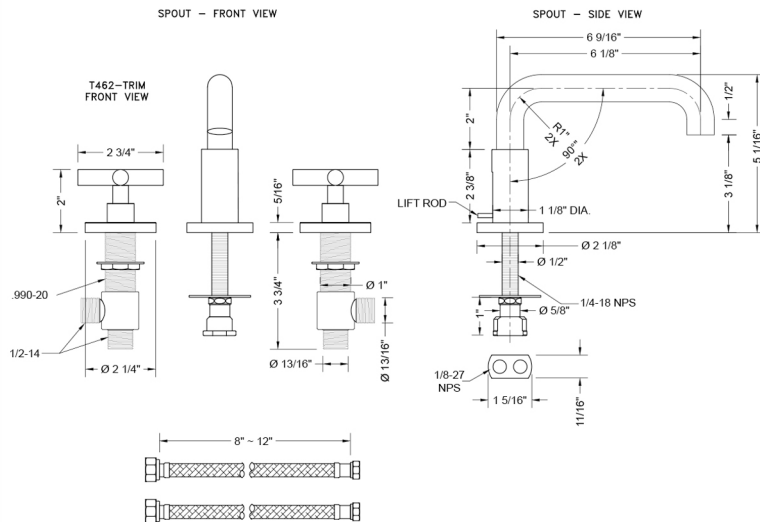

## FEATURES:

- All brass 8" - 12" widespread faucet includes brass pop-up drain with fully polished & plated overflow
- 1/4 turn ceramic valves
- Low Profile Swivel Spout (For Stationary Spout option, contact JACLO)
- Available Flow Rates: 1.5, 1.2 & 0.5 GPM. Additional flow rate (aerator) options available. Contact JACLO.
- 5 3/4" spout reach
- Spout Hole Size: 1 1/2" - 1 7/8"
- Valve Hole Size: 1 1/8" - 1 5/8"

## SPECIFICATION DRAWING: