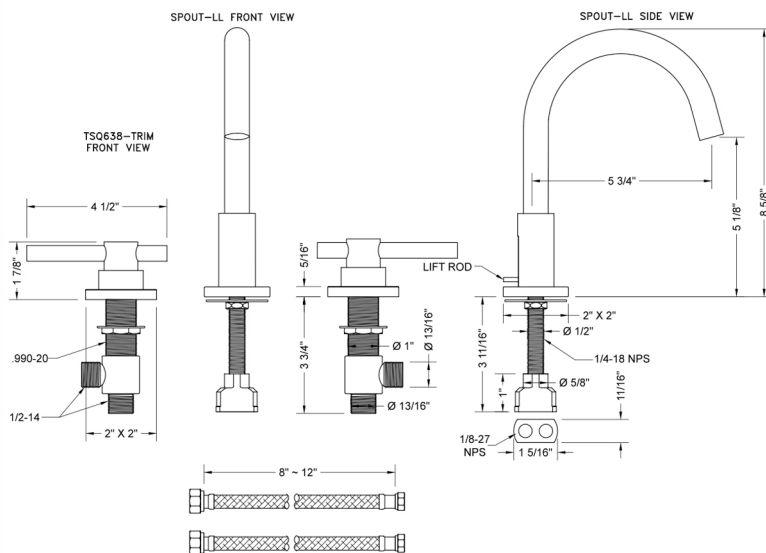

Uptown Contempo Faucet with Square Escutcheons & Low Peg Lever Handles -1.2 GPM

Model #: 8881-TSQ638-1.2-

FEATURES:

- All brass 8" - 12" widespread faucet includes brass pop-up drain with overflow
- 1/4 turn ceramic valves
- Swivel Spout (For Stationary Spout option, contact JACLO)
- Available Flow Rates: 1.5, 1.2 & 0.5 GPM. Additional flow rate (aerator) options available. Contact JACLO.
- 5 3/4" spout reach
- Spout Hole Size: 1 1/2" - 1 7/8"
- Valve Hole Size: 1 1/8" - 1 5/8"
- ADA Compliant Levers

SPECIFICATION DRAWING:

AVAILABLE HANDLES:

COMPLIANCES:

CEC

Complies with: ASME A112.18.1-2012/CSA B125.1-12