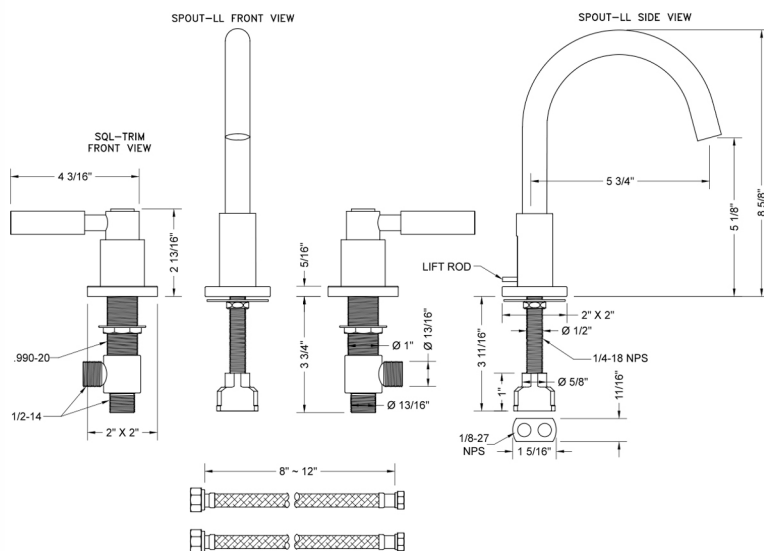

Uptown Contempo Faucet with Square Escutcheons & Lever Handles & Fully Polished & Plated Pop-Up Drain

Model #: 8881-SQL-836-

FEATURES:

- All brass 8" - 12" widespread faucet includes brass pop-up drain with fully polished & plated overflow
- 1/4 turn ceramic valves
- Swivel Spout (For Stationary Spout option, contact JACLO)
- Available Flow Rates: 1.5, 1.2 & 0.5 GPM. Additional flow rate (aerator) options available. Contact JACLO.
- 5 3/4" spout reach
- Spout Hole Size Min-Max: 1 1/2" - 1 7/8"
- Valve Hole Size Min-Max: 1 1/8" - 1 5/8"
- ADA Compliant Levers

AVAILABLE FINISHES:

Polished Chrome (PCH)	Satin Chrome (SC)	Bronze Umber (BU)
Satin Nickel (SN)	Pewter (PEW)	Caramel Bronze (CB)
Polished Nickel (PN)	Antique Brass (AB)	Antique Copper (ACU)
Oil-Rubbed Bronze (ORB)	Polished Brass (PB)	Polished Copper (PCU)
Vintage Bronze (VB)	Satin Brass (SB)	Rose Gold (RG)
Matte Black (MBK)	Satin Gold (SG)	Polished Gold (PG)
Black Nickel (BKN)	Bombay Gold (BG)	Jewelers Gold (JG)
Europa Bronze (EB)	White (WH)	Sedona Beige (SDB)
Tristan Brass (TB)	Unlacquered Brass (ULB)	Satin Cooper (SCU)

SPECIFICATION DRAWING:

AVAILABLE HANDLES:

COMPLIANCES:

Complies with: ASME A112.18.1-2012/CSA B125.1-12