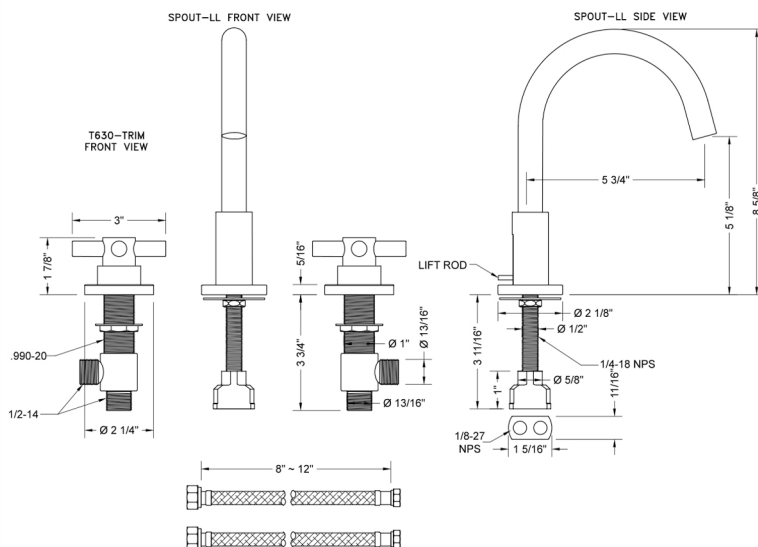

## FEATURES:

- All brass 8" - 12" widespread faucet includes brass pop-up drain with fully polished & plated overflow
- 1/4 turn ceramic valves
- Swivel Spout (For Stationary Spout option, contact JACLO)
- Available Flow Rates: 1.5, 1.2 & 0.5 GPM. Additional flow rate (aerator) options available. Contact JACLO.
- 5 3/4" spout reach
- Spout Hole Size: 1 1/2" - 1 7/8"
- Valve Hole Size: 1 1/8" - 1 5/8"

## SPECIFICATION DRAWING: