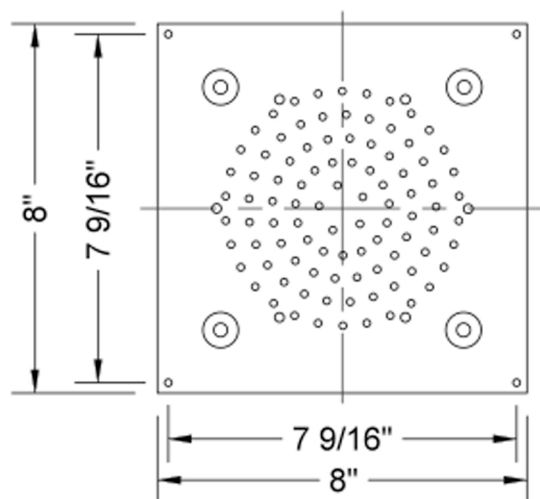

8" x 8" QUADRATO Dream Light

Model #: 88-DLRC-

FEATURES:

- 8" x 8" Square dream light water feature rain canopy
- Single color-fixed lighting
- LED light colors available:
 - White (013), Blue (015), Amber (016), Red (017), Green (018)
- 1/2" male IPS connection with flexible hose
- Surface or flush mount to ceiling
- Easy clean replaceable rubber jets
- Input voltage 110V AC (transformer included)
- CE approved
- Requires minimum flow rate of 5.5 GPM
- Standard finish is chrome. For other finish options, contact JACLO for pricing & availability

AVAILABLE FINISHES:

Polished Chrome (PCH)

SPECIFICATION DRAWING:

BOTTOM VIEW

SPRAY PATTERNS:

Easy Clean

Full Rain