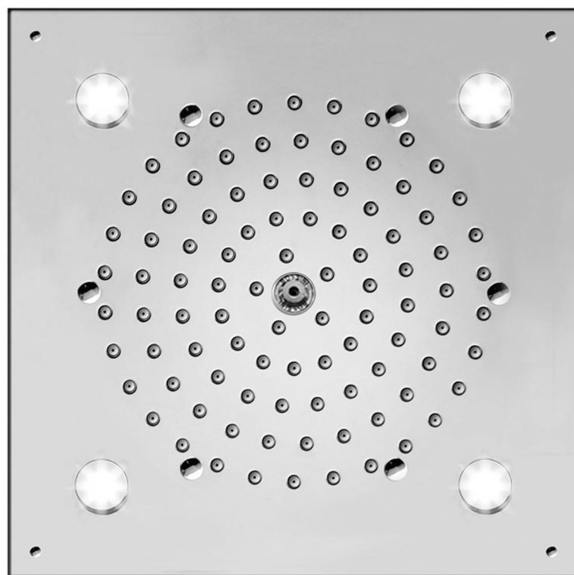

8" x 8" QUADRATO Dream Light

Model #: 88-DLRC-

FEATURES:

- 8" x 8" Square dream light water feature rain canopy
- Single color-fixed lighting
- LED light colors available:
 - White (013), Blue (015), Amber (016), Red (017), Green (018)
- 1/2" male IPS connection with flexible hose
- Surface or flush mount to ceiling
- Easy clean replaceable rubber jets
- Input voltage 110V AC (transformer included)
- CE approved
- Requires minimum flow rate of 5.5 GPM
- Standard finish is chrome. For other finish options, contact JACLO for pricing & availability

AVAILABLE FINISHES:

Polished Chrome (PCH)

SPECIFICATION DRAWING:

BOTTOM VIEW

SPRAY PATTERNS:

Easy Clean

Full Rain