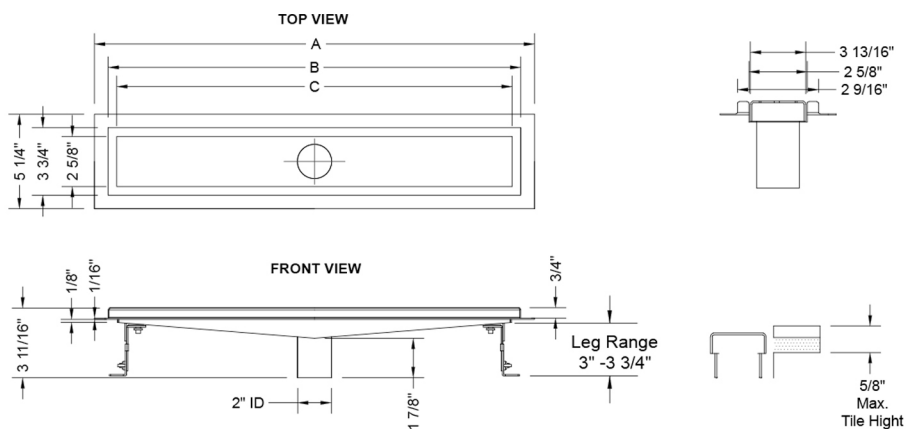

## 24" Bottom Outlet Channel Drain Body

**Model #: 87224-**

### FEATURES:

- 304 stainless steel construction
- 2" bottom outlet
- Nominal Size: 24"
- Complete with adjustable legs for ease of installation
- Use of JACLO sub drain may be required
- JACLO grates sold separately
- Standard finishes: BSS & PSS. Additional finishes available: BKN, JG, PB, PG, SG, SB, ORB, MBK, BU, SDB, WH, TB, EB. Call for pricing and availability

### SPECIFICATION DRAWING:

BOTTOM OUTLET SHOWER CHANNEL BODY ONLY				
PART. #	DESCRIPTION	A	B	C
87224-XXX	24" BOTTOM OUTLET	25 1/8"	23 1/2"	22 3/8"
87232-XXX	32" BOTTOM OUTLET	33"	31 3/8"	30 1/4"
87236-XXX	36" BOTTOM OUTLET	36 15/16"	35 15/16"	34 1/4"
87242-XXX	42" BOTTOM OUTLET	44 13/16"	43 1/4"	42 1/16"
87248-XXX	48" BOTTOM OUTLET	48 3/4"	47 13/16"	46"
87260-XXX	60" BOTTOM OUTLET	60 5/8"	58 15/16"	57 7/8"