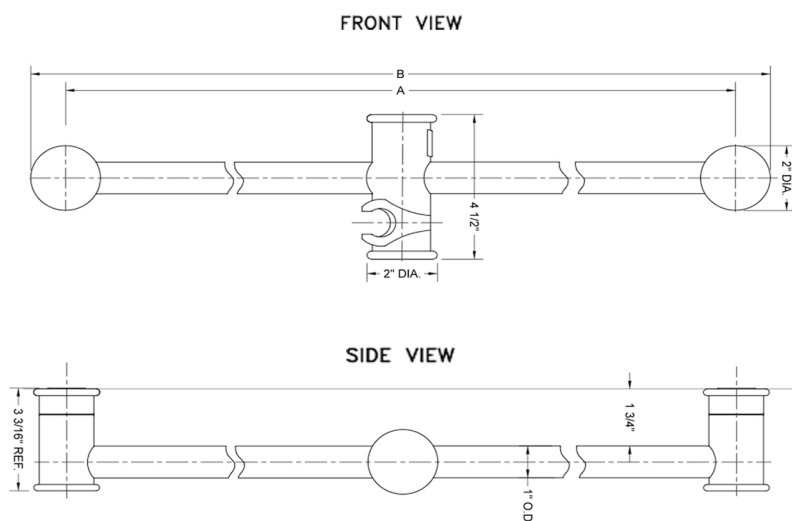

## 36" Contemporary Deluxe Wall Bar

Model #: 8636-

### FEATURES:

- 36" Deluxe brass contemporary wall bar
- Adjustable height & handshower angle
- Push button slider easily moves up & down & side to side
- Conical end of hose sits in holder
- Mounting hardware included
- No lip on posts

### SPECIFICATION DRAWING:

CONTEMPORARY DELUXE WALL BAR			
PART. #	DESCRIPTION	A	B
8628	28" WALL BAR	24"	26"
8636	36" WALL BAR	30"	32"