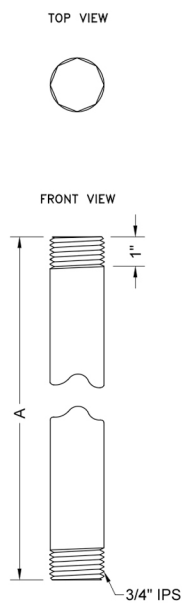

3/4" IPS x 18" Brass Vertical Drop Ceiling Nipple

Model #: 801-34.18-

FEATURES:

- Brass vertical drop ceiling shower arm
- 3/4" IPS x 18" length
- 3/4" escutcheons sold separately
- All custom lengths available. Contact JACLO for pricing & availability

SPECIFICATION DRAWING:

3/4" BRASS VERTICAL DROP CEILING NIPPLES		
PART. #	DESCRIPTION	A
801-34.4	3/4" IPS X 4"	4"
801-34.6	3/4" IPS X 6"	6"
801-34.12	3/4" IPS X 12"	12"
801-34.18	3/4" IPS X 18"	18"
801-34.24	3/4" IPS X 24"	24"
801-34.30	3/4" IPS X 30"	30"
801-34.36	3/4" IPS X 36"	36"