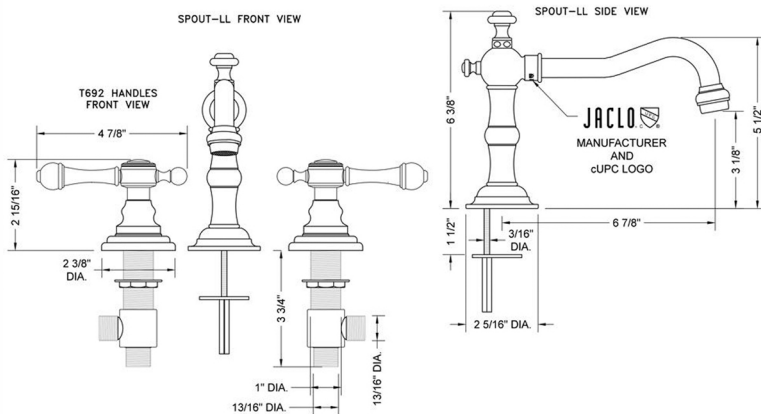

Roaring 20's Faucet with Majesty Lever Handles & Fully Polished & Plated Pop-Up Drain

Model #: 7830-T692-836-

FEATURES:

- All brass 8" - 12" widespread faucet includes fully polished & plated brass pop-up drain with overflow
- 1/4 turn ceramic valves
- Swivel Spout (For Stationary Spout option, contact JACLO)
- Available Flow Rates: 1.5, 1.2 & 0.5 GPM. Additional flow rate (aerator) options available. Contact JACLO.
- 6 7/8" spout reach
- Spout Hole Size: 1" - 2"
- Valve Hole Size: 1 1/8" - 1 5/8"
- ADA Compliant Levers

AVAILABLE FINISHES:

Polished Chrome (PCH)	Satin Chrome (SC)	Bronze Umber (BU)
Satin Nickel (SN)	Pewter (PEW)	Caramel Bronze (CB)
Polished Nickel (PN)	Antique Brass (AB)	Antique Copper (ACU)
Oil-Rubbed Bronze (ORB)	Polished Brass (PB)	Polished Copper (PCU)
Vintage Bronze (VB)	Satin Brass (SB)	Rose Gold (RG)
Matte Black (MBK)	Satin Gold (SG)	Polished Gold (PG)
Black Nickel (BKN)	Bombay Gold (BG)	Jewelers Gold (JG)
Europa Bronze (EB)	White (WH)	Sedona Beige (SDB)
Tristan Brass (TB)	Unlacquered Brass (ULB)	Satin Cooper (SCU)

SPECIFICATION DRAWING:

AVAILABLE HANDLES:

COMPLIANCES:

Complies with: ASME A112.18.1-2012/CSA B125.1-12