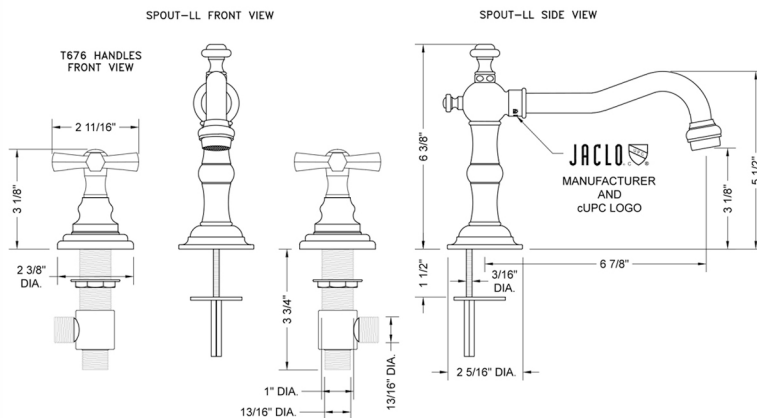

Roaring 20's Faucet with Hex Cross Handles & Fully Polished & Plated Pop-Up Drain

Model #: 7830-T676-836-

FEATURES:

- All brass 8" - 12" widespread faucet includes fully polished & plated brass pop-up drain with overflow
- 1/4 turn ceramic valves
- Swivel Spout (For Stationary Spout option, contact JACLO)
- Available Flow Rates: 1.5, 1.2 & 0.5 GPM. Additional flow rate (aerator) options available. Contact JACLO.
- 6 7/8" spout reach
- Spout Hole Size: 1" - 2"
- Valve Hole Size: 1 1/8" - 1 5/8"

AVAILABLE FINISHES:

Polished Chrome (PCH)	Satin Chrome (SC)	Bronze Umber (BU)
Satin Nickel (SN)	Pewter (PEW)	Caramel Bronze (CB)
Polished Nickel (PN)	Antique Brass (AB)	Antique Copper (ACU)
Oil-Rubbed Bronze (ORB)	Polished Brass (PB)	Polished Copper (PCU)
Vintage Bronze (VB)	Satin Brass (SB)	Rose Gold (RG)
Matte Black (MBK)	Satin Gold (SG)	Polished Gold (PG)
Black Nickel (BKN)	Bombay Gold (BG)	Jewelers Gold (JG)
Europa Bronze (EB)	White (WH)	Sedona Beige (SDB)
Tristan Brass (TB)	Unlacquered Brass (ULB)	Satin Cooper (SCU)

SPECIFICATION DRAWING:

AVAILABLE HANDLES:

COMPLIANCES:

Complies with: ASME A112.18.1-2012/CSA B125.1-12