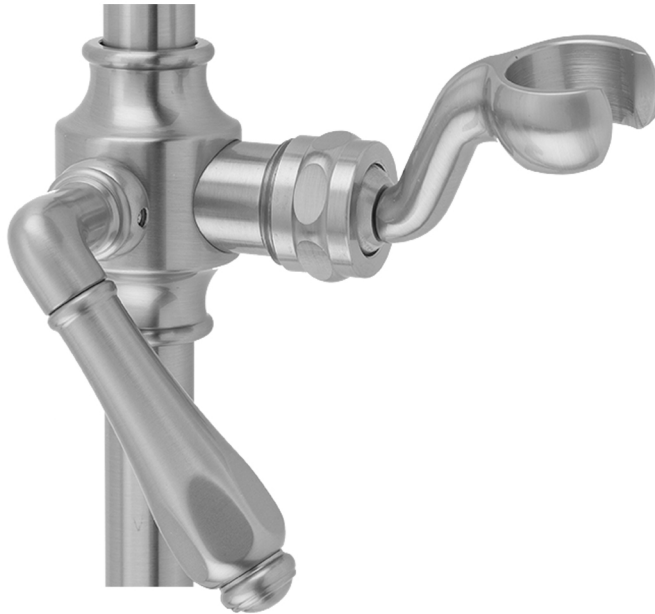

Replacement Fork Slider with Smooth Lever Handle for Traditional Wall Bar

Model #: 7424-SLIDER-

FEATURES:

- Adjustable Hand shower holder for $\frac{5}{8}$ " OD wall bars
- Fork on ball joint allows for easy angle adjustment of hand shower
- Slider moves up & down & side to side
- Conical end of hose sits in fork

AVAILABLE FINISHES:

Polished Chrome (PCH)	Satin Chrome (SC)	Bronze Umber (BU)
Satin Nickel (SN)	Pewter (PEW)	Caramel Bronze (CB)
Polished Nickel (PN)	Antique Brass (AB)	Antique Copper (ACU)
Oil-Rubbed Bronze (ORB)	Polished Brass (PB)	Polished Copper (PCU)
Vintage Bronze (VB)	Satin Brass (SB)	Rose Gold (RG)
Matte Black (MBK)	Satin Gold (SG)	Polished Gold (PG)
Black Nickel (BKN)	Bombay Gold (BG)	Jewelers Gold (JG)
Europa Bronze (EB)	White (WH)	Sedona Beige (SDB)
Tristan Brass (TB)	Unlacquered Brass (ULB)	Satin Cooper (SCU)