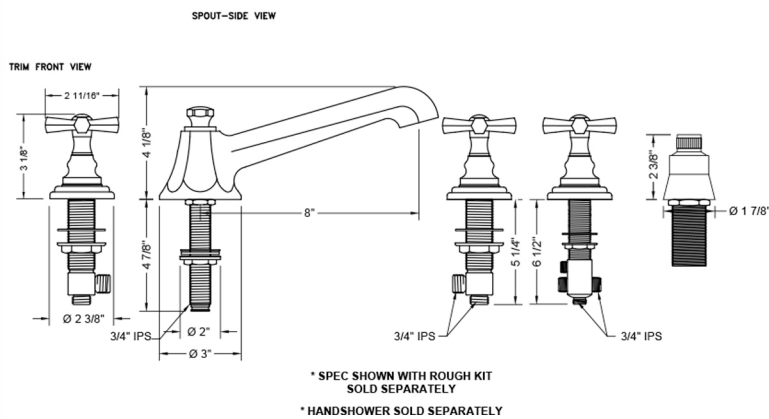

SPECIFICATION DRAWING: