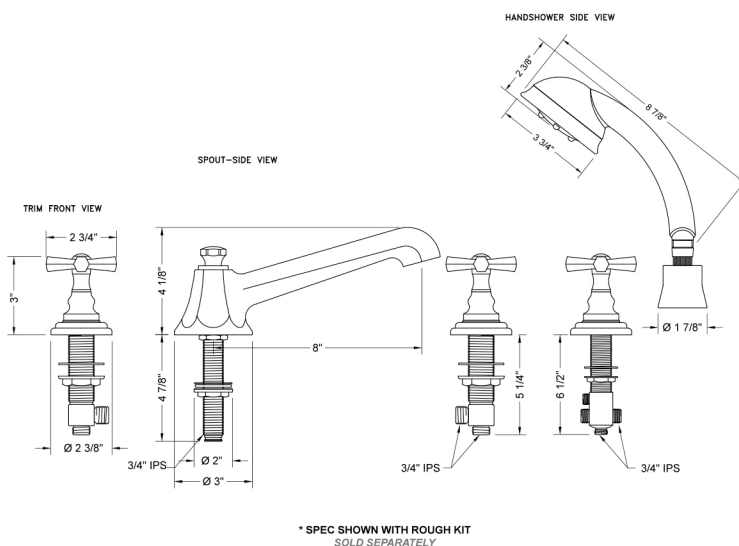

# Westfield Roman Tub Set with Low Spout and Hex Cross Handles and Straight Handshower

**Model #: 6970-T676-S-488-TRIM-**

## FEATURES:

- All brass roman deck mount tub set trim with straight handshower
- Any handshower can be used. For alternate handshower contact JACLO for the model #.
- Quick connect/disconnect spout
- Stationary Spout includes full flow aerator
- Includes:
  - S488 handshower
  - 3060-DS hose
  - 8030 straight handshower mount
  - 8019 deck mount sleeve
- Spout Hole Size: 1 1/8" - 1 3/4"
- Valve Hole Size: 1 1/4" - 1 3/8"
- Both standard metal & porcelain buttons are included for handles
- Requires J-6912-DIV-RGH rough in kit

## SPECIFICATION DRAWING: