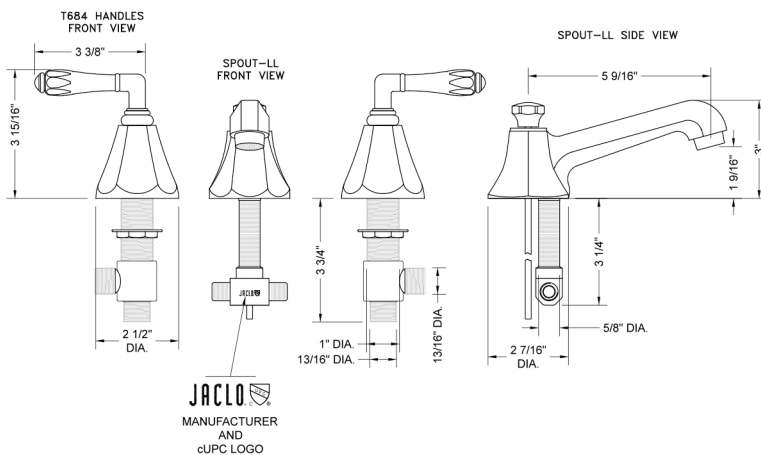

## FEATURES:

- All brass 8" - 12" widespread faucet includes fully polished & plated brass pop-up drain with overflow
- 1/4 turn ceramic valves
- Stationary Spout
- Available Flow Rates: 1.5, 1.2 & 0.5 GPM. Additional flow rate (aerator) options available. Contact JACLO.
- 5 1/2" spout reach
- Spout Hole Size: 1 1/4" - 2"
- Valve Hole Size: 1 1/8" - 1 5/8"
- ADA Compliant Levers

## SPECIFICATION DRAWING: