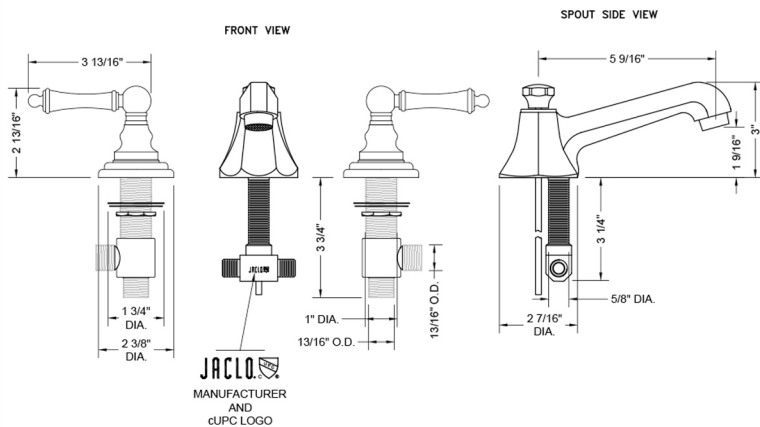

# Westfield Faucet with Ball Lever Handles & Fully Polished & Plated Pop-Up Drain

**Model #: 6870-T679-836-**

## FEATURES:

- All brass 8" - 12" widespread faucet includes fully polished & plated brass pop-up drain with overflow
- 1/4 turn ceramic valves
- Stationary Spout
- Available Flow Rates: 1.5, 1.2 & 0.5 GPM. Additional flow rate (aerator) options available. Contact JACLO.
- 5 9/16" spout reach
- Spout Hole Size Min-Max: 1 1/4" - 2"
- Valve Hole Size Min-Max: 1 1/8" - 1 5/8"
- ADA compliant levers

## SPECIFICATION DRAWING: