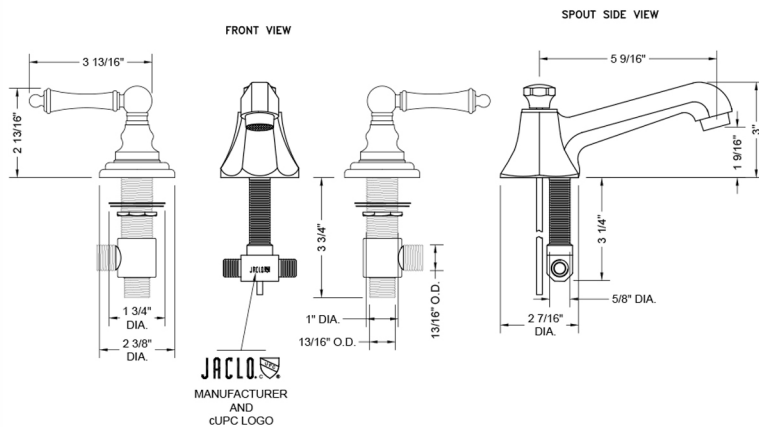

Westfield Faucet with Ball Lever Handles- 1.2 GPM

Model #: 6870-T679-1.2-

FEATURES:

- All brass 8" - 12" widespread faucet includes brass pop-up drain with overflow
- 1/4 turn ceramic valves
- Stationary Spout
- Available Flow Rates: 1.5, 1.2 & 0.5 GPM. Additional flow rate (aerator) options available. Contact JACLO.
- 5 9/16" spout reach
- Spout Hole Size Min-Max: 1 1/4" - 2"
- Valve Hole Size Min-Max: 1 1/8" - 1 5/8"
- ADA compliant levers

SPECIFICATION DRAWING:

AVAILABLE HANDLES: