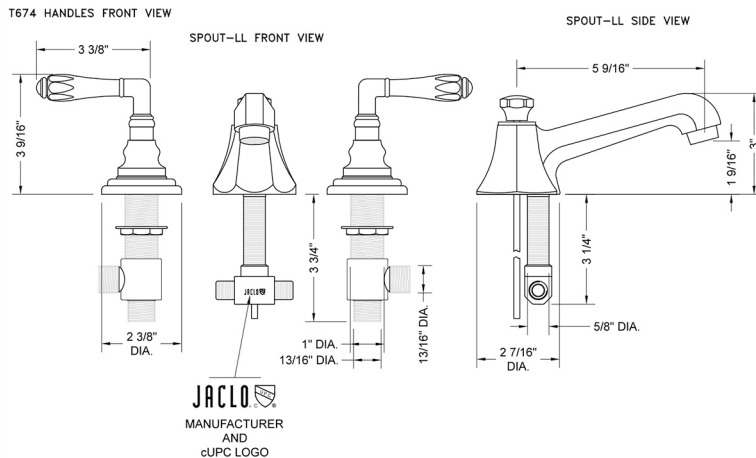

SPECIFICATION DRAWING: