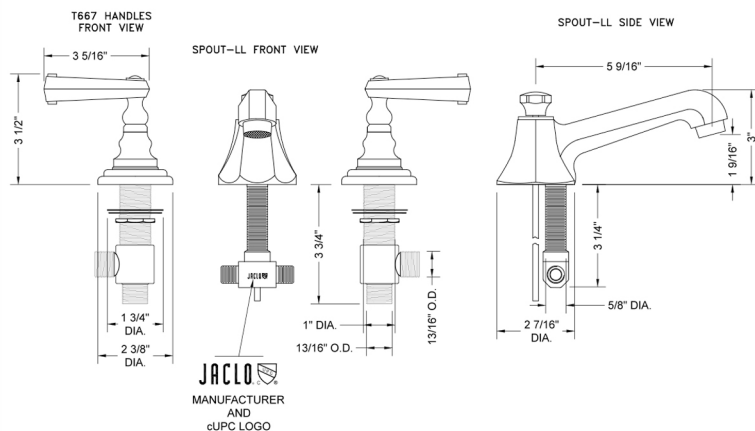

## FEATURES:

- All brass 8" - 12" widespread faucet includes fully polished & plated brass pop-up drain with overflow
- 1/4 turn ceramic valves
- Stationary Spout
- Available Flow Rates: 1.5, 1.2 & 0.5 GPM. Additional flow rate (aerator) options available. Contact JACLO.
- 5 1/2" spout reach
- Spout Hole Size: 1 1/4" - 2"
- Valve Hole Size: 1 1/8" - 1 5/8"
- ADA Compliant Levers

## SPECIFICATION DRAWING: