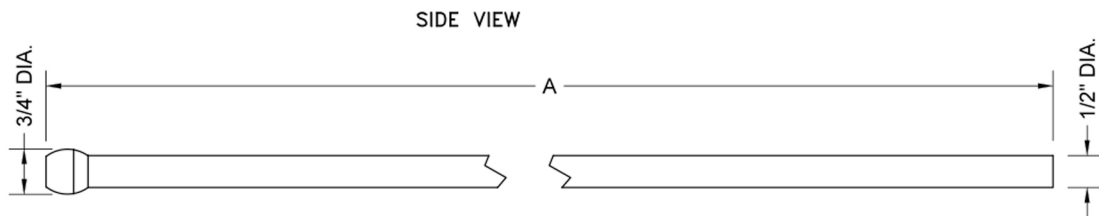

Flexible Smooth Copper 1/2" O.D. x 12" Long Faucet Supply Tube

Model #: 6612-

FEATURES:

- Use with 1/2" O.D. supply valves

AVAILABLE FINISHES:

Polished Chrome (PCH)	Satin Chrome (SC)	Bronze Umber (BU)
Satin Nickel (SN)	Pewter (PEW)	Caramel Bronze (CB)
Polished Nickel (PN)	Antique Brass (AB)	Antique Copper (ACU)
Oil-Rubbed Bronze (ORB)	Polished Brass (PB)	Polished Copper (PCU)
Vintage Bronze (VB)	Satin Brass (SB)	Rose Gold (RG)
Matte Black (MBK)	Satin Gold (SG)	Polished Gold (PG)
Black Nickel (BKN)	Bombay Gold (BG)	Jewelers Gold (JG)
Europa Bronze (EB)	White (WH)	Sedona Beige (SDB)
Tristan Brass (TB)	Unlacquered Brass (ULB)	Satin Cooper (SCU)

SPECIFICATION DRAWING:

JACLO FAUCET SUPPLY TUBE		
PART. #	DESCRIPTION	A
6612-	1/2" OD x 12" FAUCET SUPPLY TUBE	12"
6620-	1/2" OD x 20" FAUCET SUPPLY TUBE	20"

COMPLIANCES:

Complies with: ASME A112.18.1-2012/CSA B125.1-12