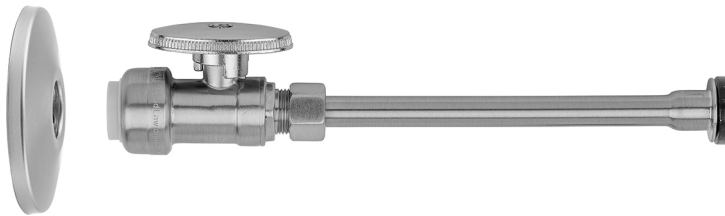

Quarter Turn Straight Pattern 1/2" Push Fit x 3/8" O.D. Toilet Supply Kit with Escutcheon and 20" Supply Tube

Model #: 639PF-72-

FEATURES:

- For use with 1/2" copper, CPVC, or PEX
- Complete Toilet Supply Kit
- Kit contains:
 - (1) Quarter Turn Straight Pattern 1/2" Push Fit x 3/8" O.D. Supply Valve with Oval Handle P/N 639-PF
 - (1) 20" Copper Supply Tube P/N 772
 - (1) Escutcheon P/N 7463
 - (1) Clip P/N D7750-12

AVAILABLE FINISHES:

Polished Chrome (PCH) Satin Nickel (SN)

SPECIFICATION DRAWING:

COMPONENTS	
DESCRIPTION	QTY:
STRAIGHT VALVE - OVAL HANDLE	1
20" X 3/8" O.D. COPPER SUPPLY TUBE	1
ESCUTCHEON	1
PUSH FIT CLIP	1