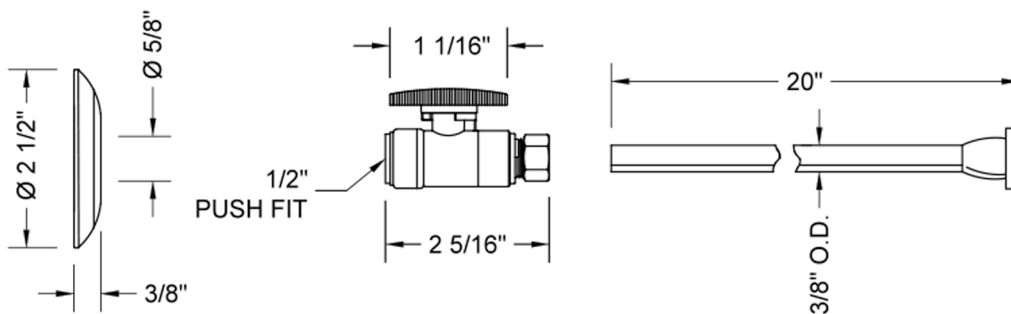

Quarter Turn Straight Pattern 1/2" Push Fit x 3/8" O.D. Toilet Supply Kit with Escutcheon and 20" Supply Tube

Model #: 639PF-72-

FEATURES:

- For use with 1/2" copper, CPVC, or PEX
- Complete Toilet Supply Kit
- Kit contains:
 - (1) Quarter Turn Straight Pattern 1/2" Push Fit x 3/8" O.D. Supply Valve with Oval Handle P/N 639-PF
 - (1) 20" Copper Supply Tube P/N 772
 - (1) Escutcheon P/N 7463
 - (1) Clip P/N D7750-12

AVAILABLE FINISHES:

Polished Chrome (PCH) Satin Nickel (SN)

SPECIFICATION DRAWING:

COMPONENTS	
DESCRIPTION	QTY:
STRAIGHT VALVE - OVAL HANDLE	1
20" X 3/8" O.D. COPPER SUPPLY TUBE	1
ESCUTCHEON	1
PUSH FIT CLIP	1