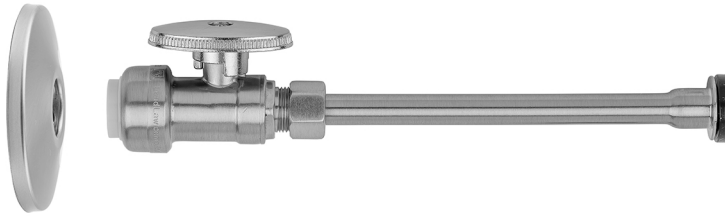

# Quarter Turn Straight Pattern 1/2" Push Fit x 3/8" O.D. Toilet Supply Kit with Escutcheon and 12" Supply Tube

**Model #: 639PF-71-**

## FEATURES:

- For use with 1/2" copper, CPVC, or PEX
- Complete Toilet Supply Kit
- Kit contains:
  - (1) Quarter Turn Straight Pattern 1/2" Push Fit x 3/8" O.D. Supply Valve with Oval Handle P/N 639-PF
  - (1) 12" Copper Supply Tube P/N 771
  - (1) Escutcheon P/N 7463
  - (1) Clip P/N D7750-12

## AVAILABLE FINISHES:

Polished Chrome (PCH)    Satin Nickel (SN)

## SPECIFICATION DRAWING:

COMPONENTS	
DESCRIPTION	QTY:
STRAIGHT VALVE - OVAL HANDLE	1
12" X 3/8" O.D. COPPER SUPPLY TUBE	1
ESCUTCHEON	1
PUSH FIT CLIP	1