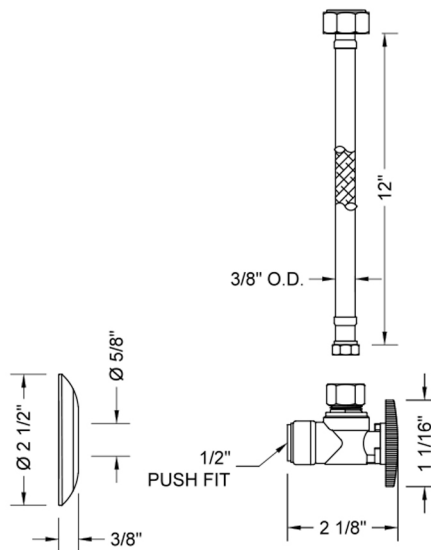

Quarter Turn Angle Pattern 1/2" Push Fit x 3/8" O.D. Toilet Supply Kit with Escutcheon and 12" Grey JACLOFLEX Supply Line

Model #: 638PF-156MN-GREY-

FEATURES:

- For use with 1/2" copper, CPVC, or PEX
- Complete Toilet Supply Kit
- Kit contains:
 - (1) Quarter Turn Angle Pattern 1/2" Push Fit x 3/8" O.D. Supply Valve with Oval Handle P/N 638-PF
 - (1) 12" Grey JACLO Flex Supply Line P/N 156-MN-GREY
 - (1) Escutcheon P/N 7463
 - (1) Clip P/N D7750-12

AVAILABLE FINISHES:

Polished Chrome (PCH) Satin Nickel (SN)

SPECIFICATION DRAWING:

COMPONENTS	
DESCRIPTION	QTY:
ANGLE VALVE - OVAL HANDLE	1
12" JACLOFLEX	1
ESCUTCHEON	1
PUSH FIT CLIP	1