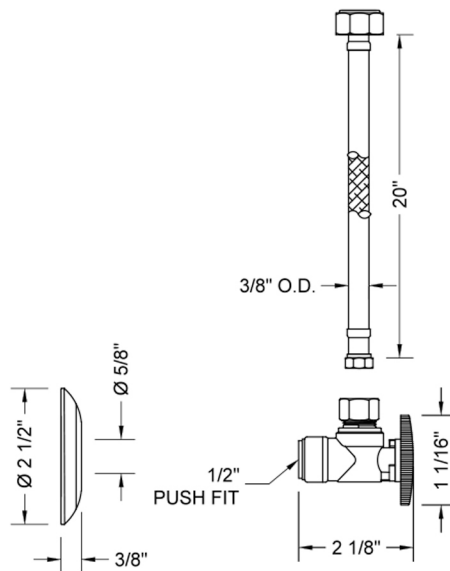

# Quarter Turn Angle Pattern 1/2" Push Fit x 3/8" O.D. Faucet Supply Kit with Escutcheons and 20" Grey JACLOFLEX Supply Lines

**Model #: 638PF-136-GREY-**

## FEATURES:

- For use with 1/2" copper, CPVC, or PEX
- Complete Faucet Supply Kit
- Kit contains:
  - (2) Quarter Turn Angle Pattern 1/2" Push Fit x 3/8" O.D. Supply Valve with Oval Handle P/N 638-PF
  - (2) 20" Grey JACLO Flex Supply Line P/N 136-GREY
  - (2) Escutcheons P/N 7463
  - (1) Clip P/N D7750-12

## SPECIFICATION DRAWING:

COMPONENTS	
DESCRIPTION	QTY:
STRAIGHT VALVE - OVAL HANDLE	2
20" JACLOFLEX	2
ESCUTCHEON	2
PUSH FIT CLIP	1