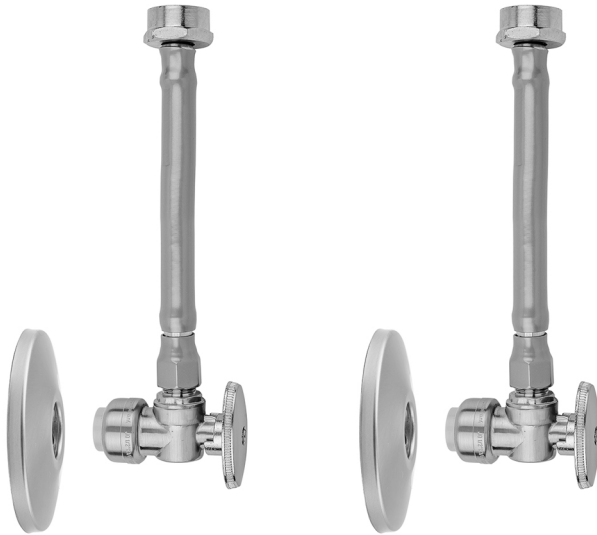

# Quarter Turn Angle Pattern 1/2" Push Fit x 3/8" O.D. Faucet Supply Kit with Escutcheons and 20" Grey JACLOFLEX Supply Lines

**Model #: 638PF-136-GREY-**

## FEATURES:

- For use with 1/2" copper, CPVC, or PEX
- Complete Faucet Supply Kit
- Kit contains:
  - (2) Quarter Turn Angle Pattern 1/2" Push Fit x 3/8" O.D. Supply Valve with Oval Handle P/N 638-PF
  - (2) 20" Grey JACLO Flex Supply Line P/N 136-GREY
  - (2) Escutcheons P/N 7463
  - (1) Clip P/N D7750-12

## AVAILABLE FINISHES:

Polished Chrome (PCH)    Satin Nickel (SN)

## SPECIFICATION DRAWING:

COMPONENTS	
DESCRIPTION	QTY:
STRAIGHT VALVE - OVAL HANDLE	2
20" JACLOFLEX	2
ESCUTCHEON	2
PUSH FIT CLIP	1