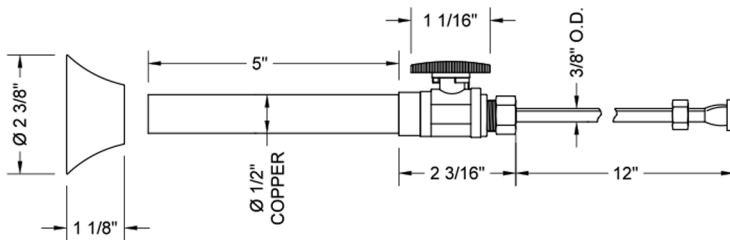

# Quarter Turn Straight Pattern 1/2" Copper (Sweat Fit) x 3/8" O.D. Toilet Supply Kit with Oval Handle, 12" Supply Tube, Escutcheon

**Model #: 631-8-71-**

## FEATURES:

- Complete Toilet Supply Kit
- Kit contains:
  - (1) Quarter Turn Straight Pattern 1/2" Copper (Sweat Fit) x 3/8" O.D. Supply Valve with Oval Handle P/N 631-8
  - (1) 12" Copper Supply Tube P/N 771
  - (1) Bell Escutcheon P/N 7116

## SPECIFICATION DRAWING:

COMPONENTS	
DESCRIPTION	QTY:
STRAIGHT VALVE - OVAL HANDLE	1
12" X 3/8" O.D. SUPPLY TUBE	1
ESCUTCHEON	1
PLASTIC FILL VALVE COUPLING NUT	1