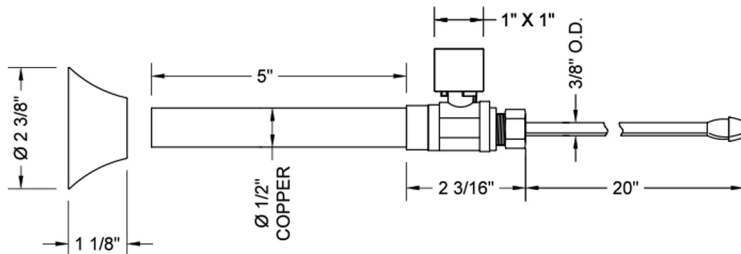

Quarter Turn Straight Pattern 1/2" Copper (Sweat Fit) x 3/8" O.D. Faucet Supply Kit with Square Handle, 20" Supply Tubes, Escutcheons

Model #: 631-7-62-

FEATURES:

- Complete Faucet Supply Kit
- Kit contains:
 - (2) Quarter Turn Straight Pattern 1/2" Copper (Sweat Fit) x 3/8" O.D. Supply Valve with Square Handle P/N 631-7
 - (2) 20" Copper Supply Tubes P/N 662
 - (2) Bell Escutcheons P/N 7116

SPECIFICATION DRAWING:

COMPONENTS	
DESCRIPTION	QTY:
STRAIGHT VALVE - SQUARE HANDLE	2
3/8" O.D. SUPPLY TUBE	2
ESCUTCHEON	2

AVAILABLE HANDLES: