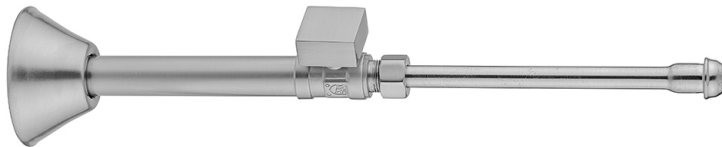

Quarter Turn Straight Pattern 1/2" Copper (Sweat Fit) x 3/8" O.D. Faucet Supply Kit with Square Handle, 20" Supply Tubes, Escutcheons

Model #: 631-7-62-

FEATURES:

- Complete Faucet Supply Kit
- Kit contains:
 - (2) Quarter Turn Straight Pattern 1/2" Copper (Sweat Fit) x 3/8" O.D. Supply Valve with Square Handle P/N 631-7
 - (2) 20" Copper Supply Tubes P/N 662
 - (2) Bell Escutcheons P/N 7116

AVAILABLE FINISHES:

Polished Chrome (PCH)	Satin Chrome (SC)	Bronze Umber (BU)
Satin Nickel (SN)	Pewter (PEW)	Caramel Bronze (CB)
Polished Nickel (PN)	Antique Brass (AB)	Antique Copper (ACU)
Oil-Rubbed Bronze (ORB)	Polished Brass (PB)	Polished Copper (PCU)
Vintage Bronze (VB)	Satin Brass (SB)	Rose Gold (RG)
Matte Black (MBK)	Satin Gold (SG)	Polished Gold (PG)
Black Nickel (BKN)	Bombay Gold (BG)	Jewelers Gold (JG)
Europa Bronze (EB)	White (WH)	Sedona Beige (SDB)
Tristan Brass (TB)	Satin Cooper (SCU)	

SPECIFICATION DRAWING:

COMPONENTS	
DESCRIPTION	QTY:
STRAIGHT VALVE - SQUARE HANDLE	2
3/8" O.D. SUPPLY TUBE	2
ESCUTCHEON	2

AVAILABLE HANDLES: