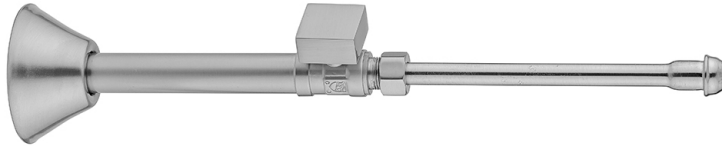

Quarter Turn Straight Pattern 1/2" Copper (Sweat Fit) x 3/8" O.D. Faucet Supply Kit with Square Handle, 20" Supply Tubes, Escutcheons

Model #: 631-7-62-

FEATURES:

- Complete Faucet Supply Kit
- Kit contains:
 - (2) Quarter Turn Straight Pattern 1/2" Copper (Sweat Fit) x 3/8" O.D. Supply Valve with Square Handle P/N 631-7
 - (2) 20" Copper Supply Tubes P/N 662
 - (2) Bell Escutcheons P/N 7116

AVAILABLE FINISHES:

Polished Chrome (PCH)	Satin Chrome (SC)	Bronze Umber (BU)
Satin Nickel (SN)	Pewter (PEW)	Caramel Bronze (CB)
Polished Nickel (PN)	Antique Brass (AB)	Antique Copper (ACU)
Oil-Rubbed Bronze (ORB)	Polished Brass (PB)	Polished Copper (PCU)
Vintage Bronze (VB)	Satin Brass (SB)	Rose Gold (RG)
Matte Black (MBK)	Satin Gold (SG)	Polished Gold (PG)
Black Nickel (BKN)	Bombay Gold (BG)	Jewelers Gold (JG)
Europa Bronze (EB)	White (WH)	Sedona Beige (SDB)
Tristan Brass (TB)	Satin Cooper (SCU)	

SPECIFICATION DRAWING:

COMPONENTS	
DESCRIPTION	QTY:
STRAIGHT VALVE - SQUARE HANDLE	2
3/8" O.D. SUPPLY TUBE	2
ESCUTCHEON	2

AVAILABLE HANDLES: