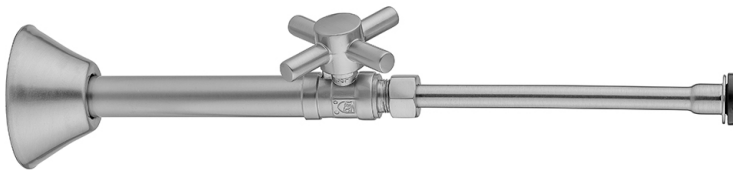

Quarter Turn Straight Pattern 1/2" Copper (Sweat Fit) x 3/8" O.D. Toilet Supply Kit with Contempo Cross Handle, 12" Supply Tube, Escutcheon

Model #: 631-4-71-

FEATURES:

- Complete Toilet Supply Kit
- Kit contains:
 - (1) Quarter Turn Straight Pattern 1/2" Copper (Sweat Fit) x 3/8" O.D. Supply Valve with Contempo Cross Handle P/N 631-4
 - (1) 12" Copper Supply Tube P/N 771
 - (1) Bell Escutcheon P/N 7116

AVAILABLE FINISHES:

Polished Chrome (PCH)	Satin Chrome (SC)	Bronze Umber (BU)
Satin Nickel (SN)	Pewter (PEW)	Caramel Bronze (CB)
Polished Nickel (PN)	Antique Brass (AB)	Antique Copper (ACU)
Oil-Rubbed Bronze (ORB)	Polished Brass (PB)	Polished Copper (PCU)
Vintage Bronze (VB)	Satin Brass (SB)	Rose Gold (RG)
Matte Black (MBK)	Satin Gold (SG)	Polished Gold (PG)
Black Nickel (BKN)	Bombay Gold (BG)	Jewelers Gold (JG)
Europa Bronze (EB)	White (WH)	Sedona Beige (SDB)
Tristan Brass (TB)	Satin Cooper (SCU)	

SPECIFICATION DRAWING:

COMPONENTS	
DESCRIPTION	QTY:
STRAIGHT VALVE - CONTEMPO CROSS HANDLE	1
12" X 3/8" O.D. SUPPLY TUBE	1
ESCUTCHEON	1
PLASTIC FILL VALVE COUPLING NUT	1

AVAILABLE HANDLES: