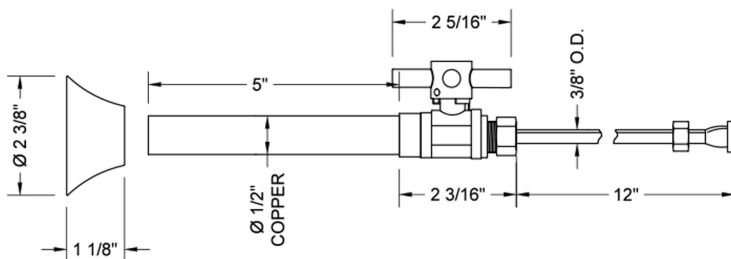

Quarter Turn Straight Pattern 1/2" Copper (Sweat Fit) x 3/8" O.D. Toilet Supply Kit with Contempo Cross Handle, 12" Supply Tube, Escutcheon

Model #: 631-4-71-

FEATURES:

- Complete Toilet Supply Kit
- Kit contains:
 - (1) Quarter Turn Straight Pattern 1/2" Copper (Sweat Fit) x 3/8" O.D. Supply Valve with Contempo Cross Handle P/N 631-4
 - (1) 12" Copper Supply Tube P/N 771
 - (1) Bell Escutcheon P/N 7116

SPECIFICATION DRAWING:

COMPONENTS	
DESCRIPTION	QTY:
STRAIGHT VALVE - CONTEMPO CROSS HANDLE	1
12" X 3/8" O.D. SUPPLY TUBE	1
ESCUTCHEON	1
PLASTIC FILL VALVE COUPLING NUT	1

AVAILABLE HANDLES: