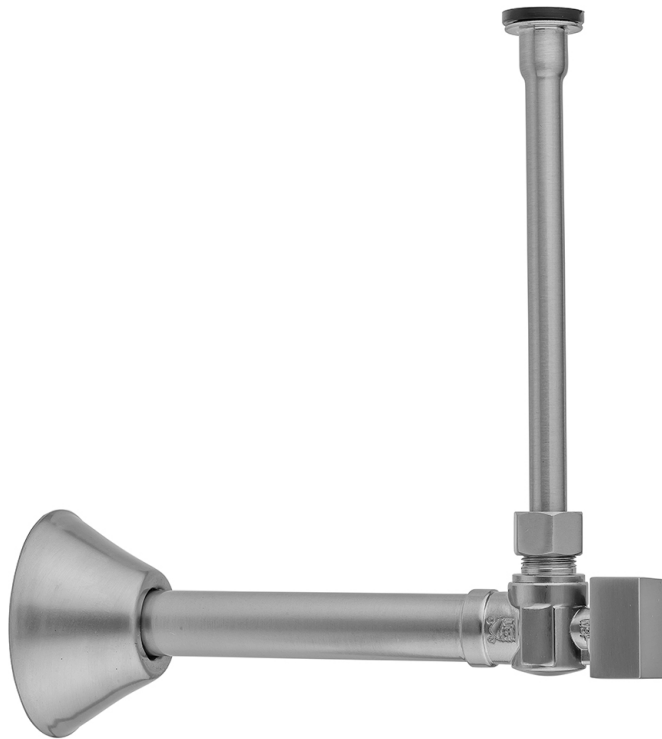

Quarter Turn Angle Pattern 1/2" Copper (Sweat Fit) x 3/8" O.D. Toilet Supply Kit with Square Handle, 12" Supply Tube, Escutcheon

Model #: 629-7-71-

FEATURES:

- Complete Toilet Supply Kit
- Kit contains:
 - (1) Quarter Turn Angle Pattern 1/2" Copper (Sweat Fit) x 3/8" O.D. Supply Valve with Square Handle P/N 629-7
 - (1) 12" Copper Supply Tube P/N 771
 - (1) Bell Escutcheon P/N 7116

AVAILABLE FINISHES:

Polished Chrome (PCH)	Satin Chrome (SC)	Bronze Umber (BU)
Satin Nickel (SN)	Pewter (PEW)	Caramel Bronze (CB)
Polished Nickel (PN)	Antique Brass (AB)	Antique Copper (ACU)
Oil-Rubbed Bronze (ORB)	Polished Brass (PB)	Polished Copper (PCU)
Vintage Bronze (VB)	Satin Brass (SB)	Rose Gold (RG)
Matte Black (MBK)	Satin Gold (SG)	Polished Gold (PG)
Black Nickel (BKN)	Bombay Gold (BG)	Jewelers Gold (JG)
Europa Bronze (EB)	White (WH)	Sedona Beige (SDB)
Tristan Brass (TB)	Satin Cooper (SCU)	

SPECIFICATION DRAWING:

COMPONENTS	
DESCRIPTION	QTY:
ANGLE VALVE - SQUARE HANDLE	1
12" X 3/8" O.D. SUPPLY TUBE	1
ESCUTCHEON	1
PLASTIC FILL VALVE COUPLING NUT	1

AVAILABLE HANDLES: