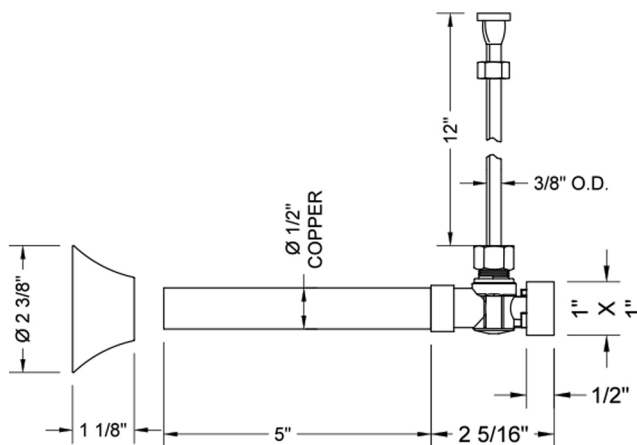

Quarter Turn Angle Pattern 1/2" Copper (Sweat Fit) x 3/8" O.D. Toilet Supply Kit with Square Handle, 12" Supply Tube, Escutcheon

Model #: 629-7-71-

FEATURES:

- Complete Toilet Supply Kit
- Kit contains:
 - (1) Quarter Turn Angle Pattern 1/2" Copper (Sweat Fit) x 3/8" O.D. Supply Valve with Square Handle P/N 629-7
 - (1) 12" Copper Supply Tube P/N 771
 - (1) Bell Escutcheon P/N 7116

SPECIFICATION DRAWING:

COMPONENTS	
DESCRIPTION	QTY:
ANGLE VALVE - SQUARE HANDLE	1
12" X 3/8" O.D. SUPPLY TUBE	1
ESCUTCHEON	1
PLASTIC FILL VALVE COUPLING NUT	1

AVAILABLE HANDLES: