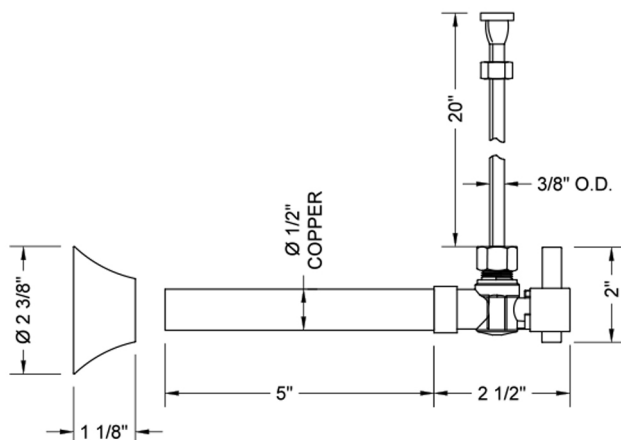

Quarter Turn Angle Pattern 1/2" Copper (Sweat Fit) x 3/8" O.D. Toilet Supply Kit with Square Lever Handle, 20" Supply Tube, Escutcheon

Model #: 629-6-72-

FEATURES:

- Complete Toilet Supply Kit
- Kit contains:
 - (1) Quarter Turn Angle Pattern 1/2" Copper (Sweat Fit) x 3/8" O.D. Supply Valve with Square Lever Handle P/N 629-6
 - (1) 20" Copper Supply Tube P/N 772
 - (1) Bell Escutcheon P/N 7116

SPECIFICATION DRAWING:

COMPONENTS	
DESCRIPTION	QTY:
ANGLE VALVE - SQUARE LEVER HANDLE	1
20" X 3/8" O.D. SUPPLY TUBE	1
ESCUTCHEON	1
PLASTIC FILL VALVE COUPLING NUT	1

AVAILABLE HANDLES: