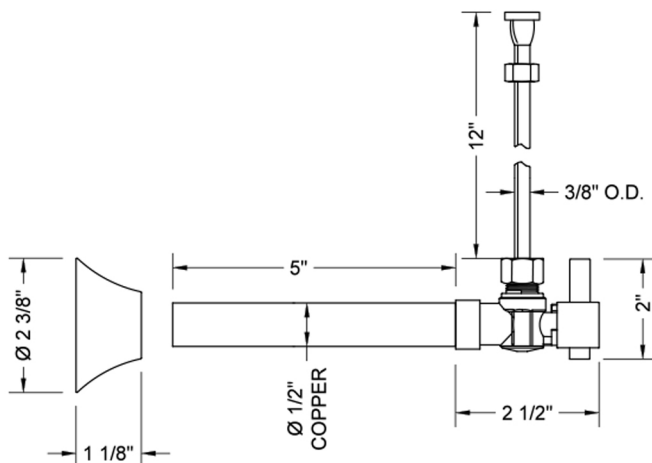

Quarter Turn Angle Pattern 1/2" Copper (Sweat Fit) x 3/8" O.D. Toilet Supply Kit with Square Lever Handle, 12" Supply Tube, Escutcheon

Model #: 629-6-71-

FEATURES:

- Complete Toilet Supply Kit
- Kit contains:
 - (1) Quarter Turn Angle Pattern 1/2" Copper (Sweat Fit) x 3/8" O.D. Supply Valve with Square Lever Handle P/N 629-6
 - (1) 12" Copper Supply Tube P/N 771
 - (1) Bell Escutcheon P/N 7116

SPECIFICATION DRAWING:

COMPONENTS	
DESCRIPTION	QTY:
ANGLE VALVE - SQUARE LEVER HANDLE	1
12" X 3/8" O.D. SUPPLY TUBE	1
ESCUTCHEON	1
PLASTIC FILL VALVE COUPLING NUT	1

AVAILABLE HANDLES: