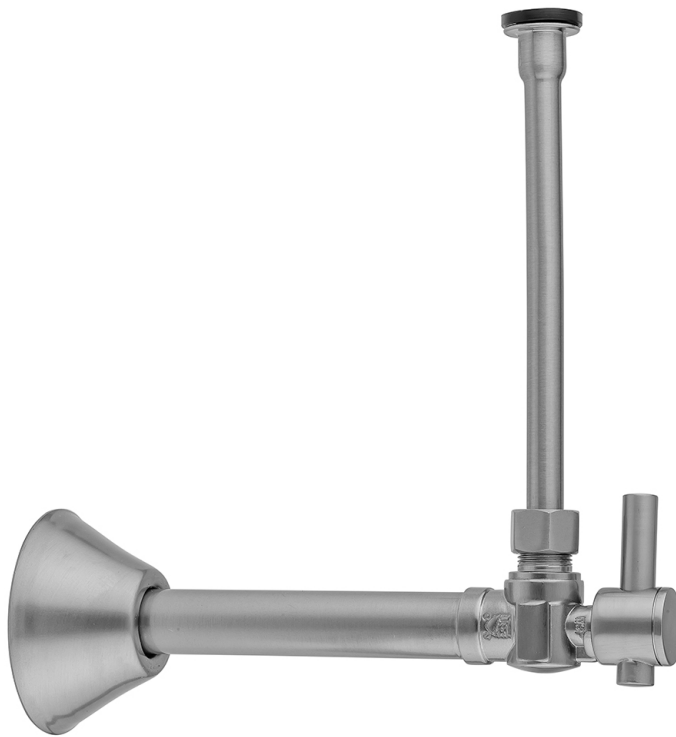

Quarter Turn Angle Pattern 1/2" Copper (Sweat Fit) x 3/8" O.D. Toilet Supply Kit with Contempo Lever Handle, 12" Supply Tube, Escutcheon

Model #: 629-2-71-

FEATURES:

- Complete Toilet Supply Kit
- Kit contains:
 - (1) Quarter Turn Angle Pattern 1/2" Copper (Sweat Fit) x 3/8" O.D. Supply Valve with Contempo Lever Handle P/N 629-2
 - (1) 12" Copper Supply Tube P/N 771
 - (1) Bell Escutcheon P/N 7116

AVAILABLE FINISHES:

Polished Chrome (PCH)	Satin Chrome (SC)	Bronze Umber (BU)
Satin Nickel (SN)	Pewter (PEW)	Caramel Bronze (CB)
Polished Nickel (PN)	Antique Brass (AB)	Antique Copper (ACU)
Oil-Rubbed Bronze (ORB)	Polished Brass (PB)	Polished Copper (PCU)
Vintage Bronze (VB)	Satin Brass (SB)	Rose Gold (RG)
Matte Black (MBK)	Satin Gold (SG)	Polished Gold (PG)
Black Nickel (BKN)	Bombay Gold (BG)	Jewelers Gold (JG)
Europa Bronze (EB)	White (WH)	Sedona Beige (SDB)
Tristan Brass (TB)	Satin Cooper (SCU)	

SPECIFICATION DRAWING:

COMPONENTS	
DESCRIPTION	QTY:
ANGLE VALVE - CONTEMPO LEVER HANDLE	1
12" X 3/8" O.D. SUPPLY TUBE	1
ESCUTCHEON	1
PLASTIC FILL VALVE COUPLING NUT	1

AVAILABLE HANDLES: