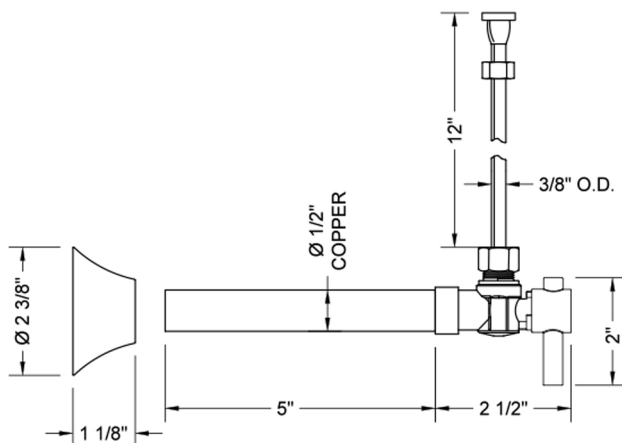

Quarter Turn Angle Pattern 1/2" Copper (Sweat Fit) x 3/8" O.D. Toilet Supply Kit with Contempo Lever Handle, 12" Supply Tube, Escutcheon

Model #: 629-2-71-

FEATURES:

- Complete Toilet Supply Kit
- Kit contains:
 - (1) Quarter Turn Angle Pattern 1/2" Copper (Sweat Fit) x 3/8" O.D. Supply Valve with Contempo Lever Handle P/N 629-2
 - (1) 12" Copper Supply Tube P/N 771
 - (1) Bell Escutcheon P/N 7116

SPECIFICATION DRAWING:

COMPONENTS	
DESCRIPTION	QTY:
ANGLE VALVE - CONTEMPO LEVER HANDLE	1
12" X 3/8" O.D. SUPPLY TUBE	1
ESCUTCHEON	1
PLASTIC FILL VALVE COUPLING NUT	1

AVAILABLE HANDLES: