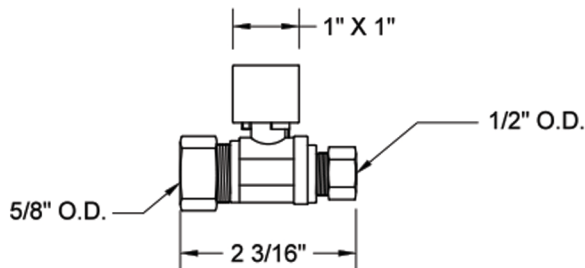

SPECIFICATION DRAWING: