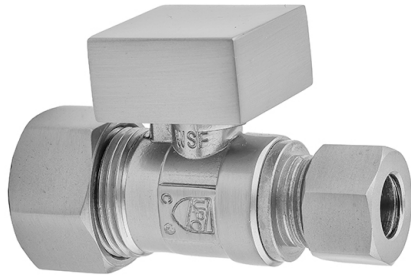

# Quarter Turn Straight Pattern 5/8" O.D. Compression (Fits 1/2" Copper) x 1/2" O.D. Supply Valve with Square Handle

**Model #: 623-7-**

## FEATURES:

- Straight pattern 5/8" O.D. compression fit x 1/2" O.D. quarter turn ball valve
- 5/8" O.D. compression inlet x 1/2" O.D. outlet
- 5/8" O.D. compression fits 1/2" copper tubing
- All brass body and stem