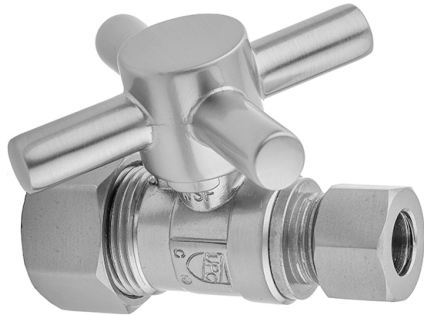

Quarter Turn Straight Pattern 5/8" O.D. Compression (Fits 1/2" Copper) x 1/2" O.D. Supply Valve with Contempo Cross Handle

Model #: 623-4-

FEATURES:

- Straight pattern 5/8" O.D. compression fit x 1/2" O.D. quarter turn ball valve
- 5/8" O.D. compression inlet x 1/2" O.D. outlet
- 5/8" O.D. compression fits 1/2" copper tubing
- All brass body and stem

AVAILABLE FINISHES:

Polished Chrome (PCH)	Satin Chrome (SC)	Bronze Umber (BU)
Satin Nickel (SN)	Pewter (PEW)	Caramel Bronze (CB)
Polished Nickel (PN)	Antique Brass (AB)	Antique Copper (ACU)
Oil-Rubbed Bronze (ORB)	Polished Brass (PB)	Polished Copper (PCU)
Vintage Bronze (VB)	Satin Brass (SB)	Rose Gold (RG)
Matte Black (MBK)	Satin Gold (SG)	Polished Gold (PG)
Black Nickel (BKN)	Bombay Gold (BG)	Jewelers Gold (JG)
Europa Bronze (EB)	White (WH)	Sedona Beige (SDB)
Tristan Brass (TB)	Unlacquered Brass (ULB)	Satin Cooper (SCU)