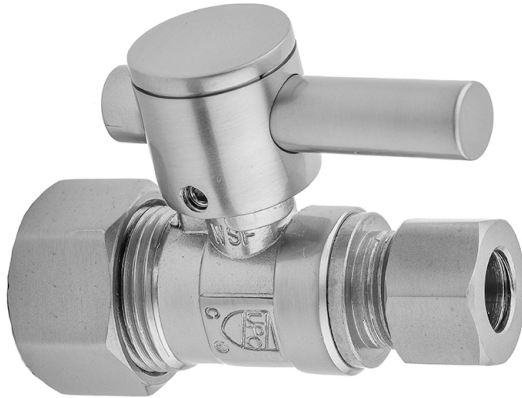

# Quarter Turn Straight Pattern 5/8" O.D. Compression (Fits 1/2" Copper) x 1/2" O.D. Supply Valve with Contempo Lever Handle

**Model #: 623-2-**

## FEATURES:

- Straight pattern 5/8" O.D. compression fit x 1/2" O.D. quarter turn ball valve
- 5/8" O.D. compression inlet x 1/2" O.D. outlet
- 5/8" O.D. compression fits 1/2" copper tubing
- All brass body and stem