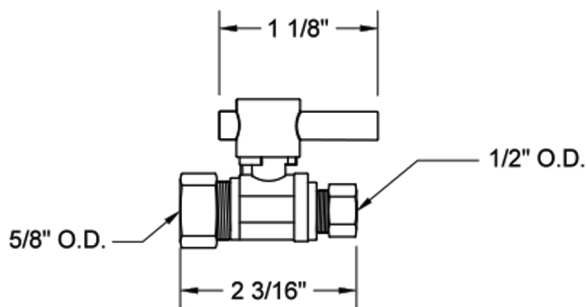

# Quarter Turn Straight Pattern 5/8" O.D. Compression (Fits 1/2" Copper) x 1/2" O.D. Supply Valve with Contempo Lever Handle

**Model #: 623-2-**

## FEATURES:

- Straight pattern 5/8" O.D. compression fit x 1/2" O.D. quarter turn ball valve
- 5/8" O.D. compression inlet x 1/2" O.D. outlet
- 5/8" O.D. compression fits 1/2" copper tubing
- All brass body and stem

## SPECIFICATION DRAWING: