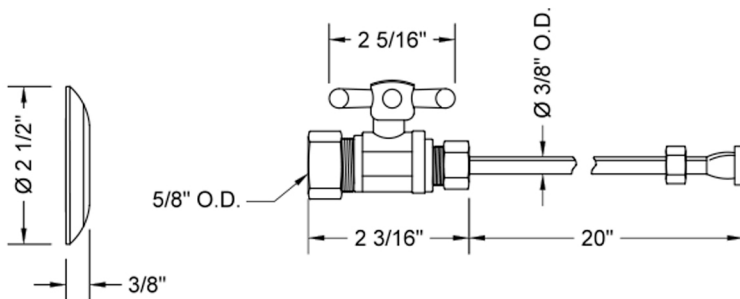

Quarter Turn Straight Pattern 5/8" O.D. Compression (Fits 1/2" Copper) x 3/8" O.D. Toilet Supply Kit with Oval Handle, 12" Supply Tube, Cover Tube, Escutcheon

Model #: 622-72-

FEATURES:

- Complete Toilet Supply Kit
- Kit contains:
 - (1) Quarter Turn Straight Pattern 5/8" O.D. Compression (Fits 1/2" Copper) x 3/8" O.D. Supply Valve with Standard Cross Handle P/N 622
 - (1) 20" Copper Supply Tube P/N 772
 - (1) Escutcheon P/N 7463 (ULB P/N 6015)

SPECIFICATION DRAWING:

| COMPONENTS | |
|--|------|
| DESCRIPTION | QTY: |
| STRAIGHT VALVE - STANDARD CROSS HANDLE | 1 |
| 20" X 3/8" O.D. SUPPLY TUBE | 1 |
| ESCUTCHEON | 1 |
| PLASTIC FILL VALVE COUPLING NUT | 1 |