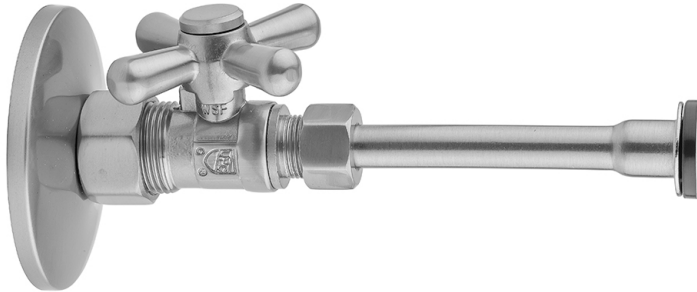

Quarter Turn Straight Pattern 5/8" O.D. Compression (Fits 1/2" Copper) x 3/8" O.D. Toilet Supply Kit with Oval Handle, 12" Supply Tube, Cover Tube, Escutcheon

Model #: 622-72-

FEATURES:

- Complete Toilet Supply Kit
- Kit contains:
 - (1) Quarter Turn Straight Pattern 5/8" O.D. Compression (Fits 1/2" Copper) x 3/8" O.D. Supply Valve with Standard Cross Handle P/N 622
 - (1) 20" Copper Supply Tube P/N 772
 - (1) Escutcheon P/N 7463 (ULB P/N 6015)

AVAILABLE FINISHES:

| | | |
|-------------------------|-------------------------|-----------------------|
| Polished Chrome (PCH) | Satin Chrome (SC) | Bronze Umber (BU) |
| Satin Nickel (SN) | Pewter (PEW) | Caramel Bronze (CB) |
| Polished Nickel (PN) | Antique Brass (AB) | Antique Copper (ACU) |
| Oil-Rubbed Bronze (ORB) | Polished Brass (PB) | Polished Copper (PCU) |
| Vintage Bronze (VB) | Satin Brass (SB) | Rose Gold (RG) |
| Matte Black (MBK) | Satin Gold (SG) | Polished Gold (PG) |
| Black Nickel (BKN) | Bombay Gold (BG) | Jewelers Gold (JG) |
| Europa Bronze (EB) | White (WH) | Sedona Beige (SDB) |
| Tristan Brass (TB) | Unlacquered Brass (ULB) | Satin Cooper (SCU) |

SPECIFICATION DRAWING:

| COMPONENTS | |
|--|------|
| DESCRIPTION | QTY: |
| STRAIGHT VALVE - STANDARD CROSS HANDLE | 1 |
| 20" X 3/8" O.D. SUPPLY TUBE | 1 |
| ESCUTCHEON | 1 |
| PLASTIC FILL VALVE COUPLING NUT | 1 |