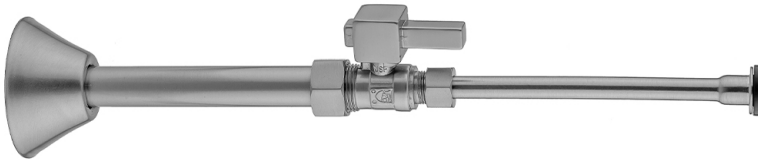

Quarter Turn Straight Pattern 5/8" O.D. Compression (Fits 1/2" Copper) x 3/8" O.D. Toilet Supply Kit with Square Lever, 12" Supply Tube, Cover Tube, Escutcheon

Model #: 622-6-71CT-

FEATURES:

- Complete Toilet Supply Kit
- Kit contains:
 - (1) Quarter Turn Straight Pattern 5/8" O.D. Compression (Fits 1/2" Copper) x 3/8" O.D. Supply Valve with Square Lever Handle P/N 622-6
 - (1) 12" Copper Supply Tube P/N 771
 - (1) Bell Escutcheon P/N 7116
 - (1) Cover Tube P/N 579

AVAILABLE FINISHES:

Polished Chrome (PCH)	Satin Chrome (SC)	Bronze Umber (BU)
Satin Nickel (SN)	Pewter (PEW)	Caramel Bronze (CB)
Polished Nickel (PN)	Antique Brass (AB)	Antique Copper (ACU)
Oil-Rubbed Bronze (ORB)	Polished Brass (PB)	Polished Copper (PCU)
Vintage Bronze (VB)	Satin Brass (SB)	Rose Gold (RG)
Matte Black (MBK)	Satin Gold (SG)	Polished Gold (PG)
Black Nickel (BKN)	Bombay Gold (BG)	Jewelers Gold (JG)
Europa Bronze (EB)	White (WH)	Sedona Beige (SDB)
Tristan Brass (TB)	Unlacquered Brass (ULB)	Satin Cooper (SCU)