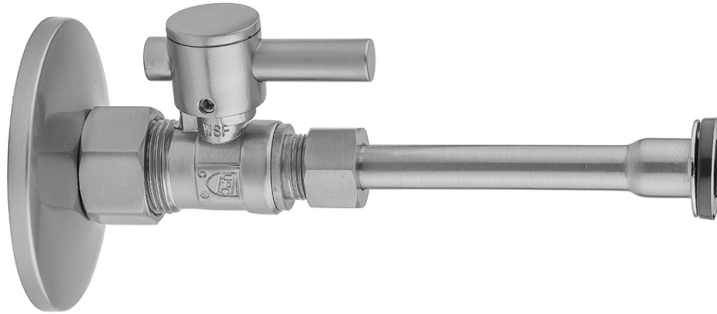

Quarter Turn Straight Pattern 5/8" O.D. Compression (Fits 1/2" Copper) x 3/8" O.D. Toilet Supply Kit with Contempo Lever Handle, 12" Supply Tube, Escutcheon

Model #: 622-2-71-

FEATURES:

- Complete Toilet Supply Kit
- Kit contains:
 - (1) Quarter Turn Straight Pattern 5/8" O.D. Compression (Fits 1/2" Copper) x 3/8" O.D. Supply Valve with Contempo Lever Handle P/N 622-2
 - (1) 12" Copper Supply Tube P/N 771
 - (1) Escutcheon P/N 7463 (ULB P/N 6015)

AVAILABLE FINISHES:

Polished Chrome (PCH)	Satin Chrome (SC)	Bronze Umber (BU)
Satin Nickel (SN)	Pewter (PEW)	Caramel Bronze (CB)
Polished Nickel (PN)	Antique Brass (AB)	Antique Copper (ACU)
Oil-Rubbed Bronze (ORB)	Polished Brass (PB)	Polished Copper (PCU)
Vintage Bronze (VB)	Satin Brass (SB)	Rose Gold (RG)
Matte Black (MBK)	Satin Gold (SG)	Polished Gold (PG)
Black Nickel (BKN)	Bombay Gold (BG)	Jewelers Gold (JG)
Europa Bronze (EB)	White (WH)	Sedona Beige (SDB)
Tristan Brass (TB)	Unlacquered Brass (ULB)	Satin Cooper (SCU)

SPECIFICATION DRAWING:

COMPONENTS	
DESCRIPTION	QTY:
STRAIGHT VALVE - CONTEMPO LEVER HANDLE	1
12" X 3/8" O.D. SUPPLY TUBE	1
ESCUTCHEON	1
PLASTIC FILL VALVE COUPLING NUT	1

AVAILABLE HANDLES: