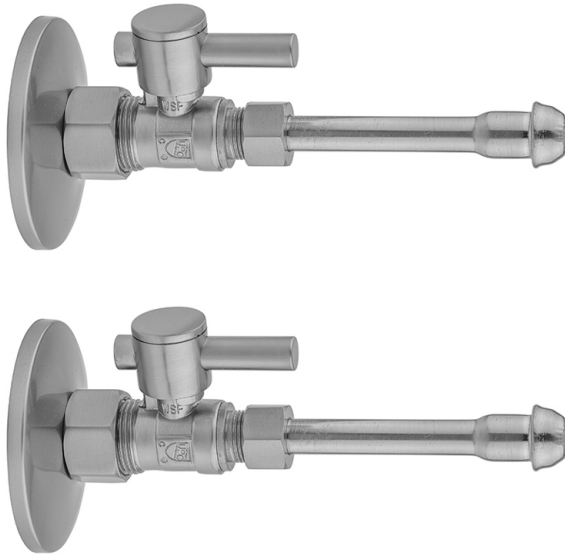

Quarter Turn Straight Pattern 5/8" O.D. Compression (Fits 1/2" Copper) x 3/8" O.D. Faucet Supply Kit Contempo Lever Handle, 20" Supply Tubes, Escutcheons

Model #: 622-2-62-

FEATURES:

- Complete Faucet Supply Kit
- Kit contains:
 - (2) Quarter Turn Straight Pattern 5/8" O.D. Compression (Fits 1/2" Copper) x 3/8" O.D. Supply Valve with Contempo Lever Handle P/N 622-2
 - (2) 20" Copper Supply Tubes P/N 662
 - (2) Escutcheons P/N 7463 (ULB P/N 6015)

AVAILABLE FINISHES:

Polished Chrome (PCH)	Satin Chrome (SC)	Bronze Umber (BU)
Satin Nickel (SN)	Pewter (PEW)	Caramel Bronze (CB)
Polished Nickel (PN)	Antique Brass (AB)	Antique Copper (ACU)
Oil-Rubbed Bronze (ORB)	Polished Brass (PB)	Polished Copper (PCU)
Vintage Bronze (VB)	Satin Brass (SB)	Rose Gold (RG)
Matte Black (MBK)	Satin Gold (SG)	Polished Gold (PG)
Black Nickel (BKN)	Bombay Gold (BG)	Jewelers Gold (JG)
Europa Bronze (EB)	White (WH)	Sedona Beige (SDB)
Tristan Brass (TB)	Unlacquered Brass (ULB)	Satin Cooper (SCU)

SPECIFICATION DRAWING:

COMPONENTS	
DESCRIPTION	QTY:
STRAIGHT VALVE - CONTEMPO LEVER HANDLE	2
20" x 3/8" O.D. SUPPLY TUBE	2
ESCUTCHEON	2

AVAILABLE HANDLES: