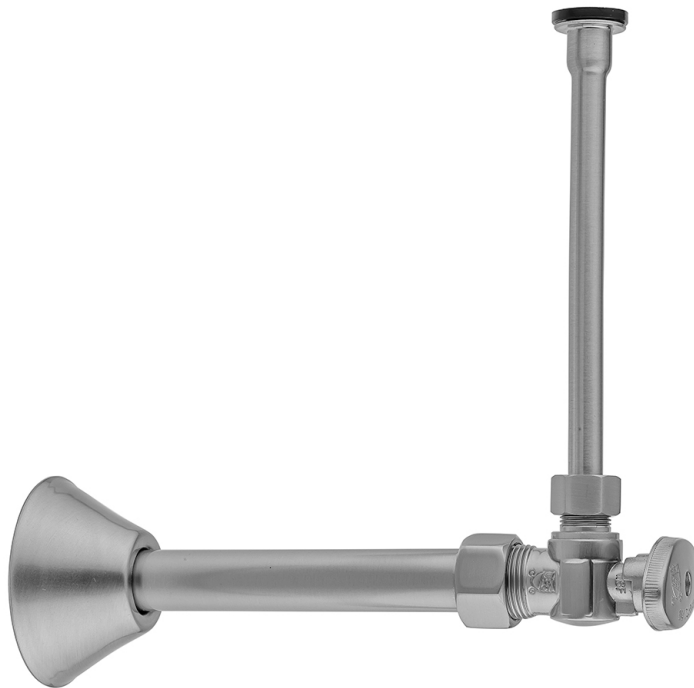

# Quarter Turn Angle Pattern 5/8" O.D. Compression (Fits 1/2" Copper) x 3/8" O.D. Toilet Supply Kit Oval Handle, 12" Supply Tube, Cover Tube, Escutcheon

**Model #: 621-8-71CT-**

## FEATURES:

- Complete Toilet Supply Kit
- Kit contains:
  - (1) Quarter Turn Angle Pattern 5/8" O.D. Compression (Fits 1/2" Copper) x 3/8" O.D. Supply Valve with Oval Handle P/N 621-8
  - (1) 20" Copper Supply Tube P/N 771
  - (1) Bell Escutcheon P/N 7116
  - (1) Cover Tube P/N 579

## AVAILABLE FINISHES:

Polished Chrome (PCH)	Satin Chrome (SC)	Bronze Umber (BU)
Satin Nickel (SN)	Pewter (PEW)	Caramel Bronze (CB)
Polished Nickel (PN)	Antique Brass (AB)	Antique Copper (ACU)
Oil-Rubbed Bronze (ORB)	Polished Brass (PB)	Polished Copper (PCU)
Vintage Bronze (VB)	Satin Brass (SB)	Rose Gold (RG)
Matte Black (MBK)	Satin Gold (SG)	Polished Gold (PG)
Black Nickel (BKN)	Bombay Gold (BG)	Jewelers Gold (JG)
Europa Bronze (EB)	White (WH)	Sedona Beige (SDB)
Tristan Brass (TB)	Satin Cooper (SCU)	

## SPECIFICATION DRAWING:

COMPONENTS	
DESCRIPTION	QTY:
ANGLE VALVE - CONTEMPO CROSS HANDLE	1
12" X 3/8" O.D. SUPPLY TUBE	1
ESCUTCHEON	1
PLASTIC FILL VALVE COUPLING NUT	1
5 1/4" COVER TUBE	1