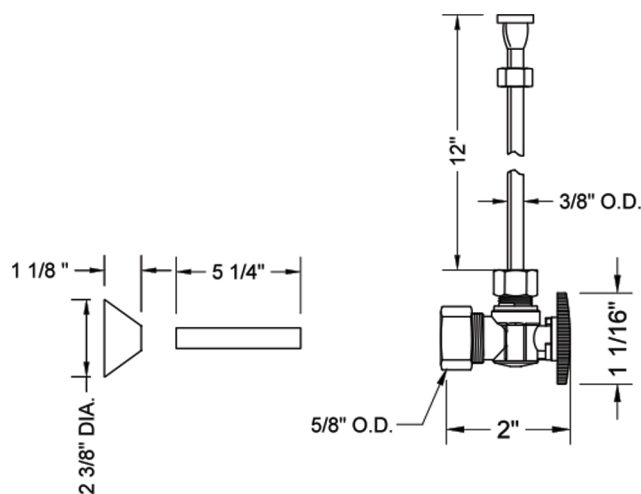

# Quarter Turn Angle Pattern 5/8" O.D. Compression (Fits 1/2" Copper) x 3/8" O.D. Toilet Supply Kit Oval Handle, 12" Supply Tube, Cover Tube, Escutcheon

**Model #: 621-8-71CT-**

## FEATURES:

- Complete Toilet Supply Kit
- Kit contains:
  - (1) Quarter Turn Angle Pattern 5/8" O.D. Compression (Fits 1/2" Copper) x 3/8" O.D. Supply Valve with Oval Handle P/N 621-8
  - (1) 20" Copper Supply Tube P/N 771
  - (1) Bell Escutcheon P/N 7116
  - (1) Cover Tube P/N 579

## SPECIFICATION DRAWING:

COMPONENTS	
DESCRIPTION	QTY:
ANGLE VALVE - CONTEMPO CROSS HANDLE	1
12" X 3/8" O.D. SUPPLY TUBE	1
ESCUTCHEON	1
PLASTIC FILL VALVE COUPLING NUT	1
5 1/4" COVER TUBE	1