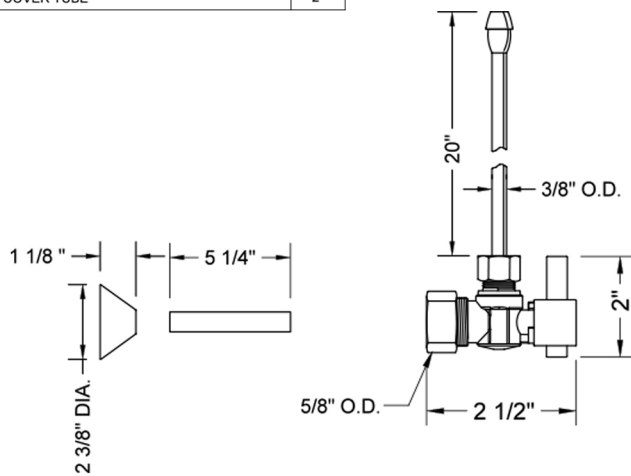

Quarter Turn Angle Pattern 5/8" O.D. Compression (Fits 1/2" Copper) x 3/8" O.D. Faucet Supply Kit Square Lever, 20" Supply Tubes Cover Tubes, Escutcheons

Model #: 621-6-62CT-

FEATURES:

- Complete Faucet Supply Kit
- Kit contains:
 - (2) Quarter Turn Angle Pattern 5/8" O.D. Compression (Fits 1/2" Copper) x 3/8" O.D. Supply Valve with Square Lever Handle P/N 621-6
 - (2) 20" Copper Supply Tubes P/N 662
 - (2) Bell Escutcheons P/N 7116
 - (2) Cover Tubes P/N 579

SPECIFICATION DRAWING:

COMPONENTS	
DESCRIPTION	QTY:
ANGLE VALVE - SQUARE LEVER HANDLE	2
3/8" O.D. SUPPLY TUBE	2
2 3/8" BELL ESCUTCHEON	2
5 1/4" COVER TUBE	2

AVAILABLE HANDLES: